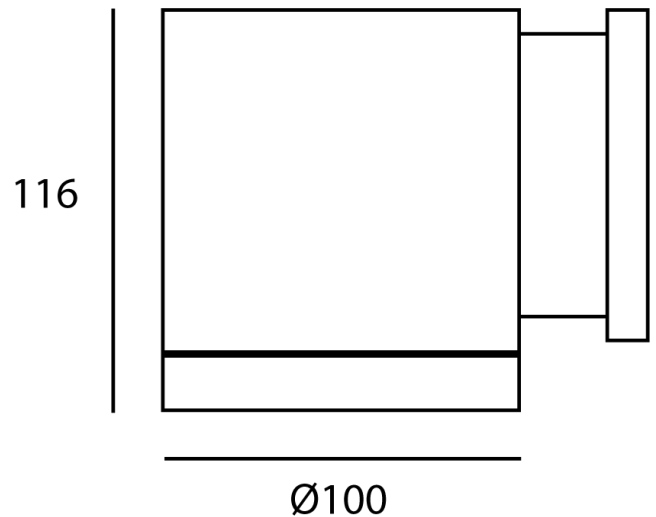

SI A/MOBY/9W/35D/ANT

Moby Up or Down Exterior Wall Light (9W LED)

by

The French designed Moby Outdoor Wall Light features a minimalist contemporary style. Made of aluminium body with an anti-corrosive DuPont coating, Moby has an ingress protection of IP65 and an impact protection of IK06 for outdoor applications. Available in anthracite finish with 35 or 55 degree reflector.

Supplier	Studio Italia
Country	China
SKU	SI A/MOBY/9W/35D/ANT
Version	35 degree beam

Product Dimensions

Materials	Aluminium	Source	9W LED	Colour Temp	3000K
Output	900lm	CRI	>80	Emission	Up or down, 35 degree beam spread
IP Rating	IP65 / IK06	Dimming	PHASE		