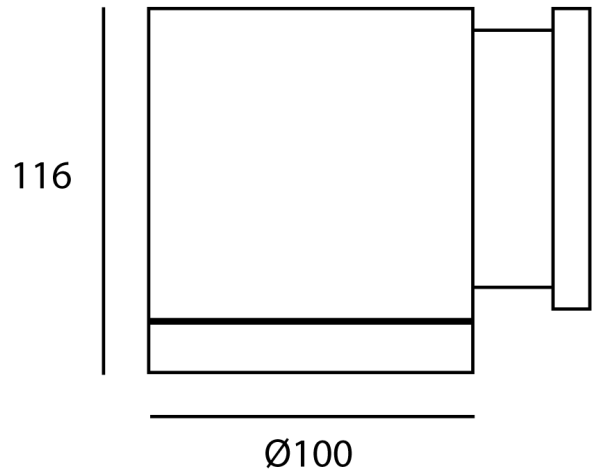

Moby Up or Down Exterior Wall Light (9W LED)

by Studio Italia

The French designed Moby Outdoor Wall Light features a minimalist contemporary style. Made of aluminium body with an anti-corrosive DuPont coating, Moby has an IP65 rating for outdoor applications. Available in anthracite finish with 35 or 55 degree reflector.

Supplier	Studio Italia
Country	China
SKU	CG A/MOBY/9W/35D/ANT
Version	35 degree beam

Product Dimensions

Materials	Aluminium
Output	900lm
IP Rating	IP65

Source	9W LED
CRI	>80
Dimming	PHASE

Colour Temp	3000K
Emission	Up or down, 35 degree beam spread