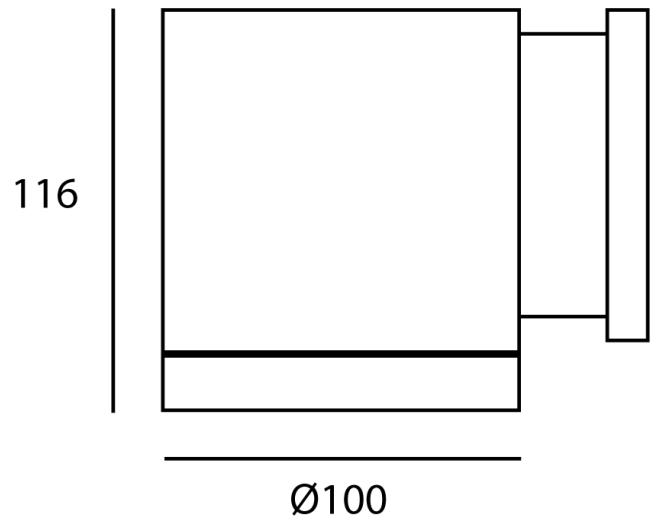

SI A/MOBY/9W/35D/ANT

Moby Up or Down Exterior Wall Light (9W LED)

by

The French designed Moby Outdoor Wall Light features a minimalist contemporary style. Made of aluminium body with an anti-corrosive DuPont coating, Moby has an ingress protection of IP65 and an impact protection of IK06 for outdoor applications. Available in anthracite finish with 35 or 55 degree reflector.

Supplier	Studio Italia
Country	China
SKU	SI A/MOBY/9W/35D/ANT
Version	35 degree beam

Product Dimensions

Materials	Aluminium	Source	9W LED	Colour Temp	3000K
Output	900lm	CRI	>80	Emission	Up or down, 35 degree beam spread
IP Rating	IP65 / IK06	Dimming	PHASE		