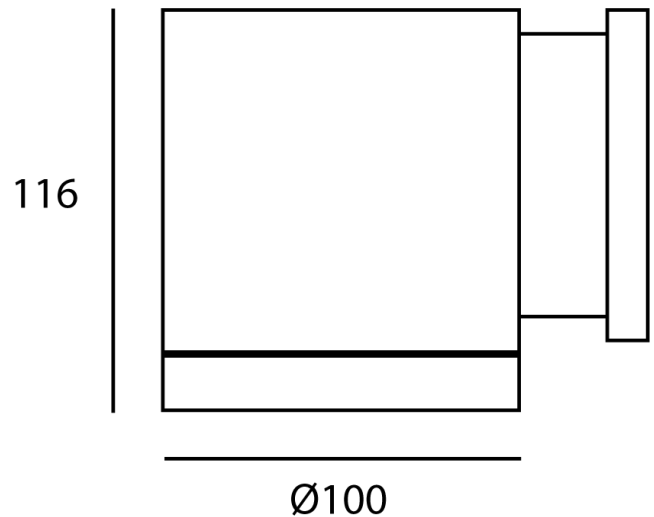

SI A/MOBY/9W/35D/ANT

Moby Up or Down Exterior Wall Light (9W LED)

by

The French designed Moby Outdoor Wall Light features a minimalist contemporary style. Made of aluminium body with an anti-corrosive DuPont coating, Moby has an ingress protection of IP65 and an impact protection of IK06 for outdoor applications. Available in anthracite finish with 35 or 55 degree reflector.

Supplier	Studio Italia
Country	China
SKU	SI A/MOBY/9W/35D/ANT
Version	35 degree beam

Product Dimensions

Materials	Aluminium	Source	9W LED	Colour Temp	3000K
Output	900lm	CRI	>80	Emission	Up or down, 35 degree beam spread
IP Rating	IP65 / IK06	Dimming	PHASE		