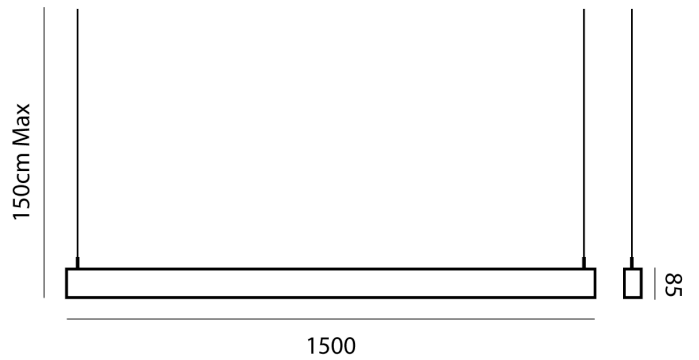

SU SLIK/LED/150/2/BK

Slik Up & Down Linear Pendant

by

Slik is a high output LED pendant light with a sleek linear profile. 2 x LED sources provide diffused emission both up and down for a widespread illumination, making Slik ideal for residential and commercial spaces. 1800lm uplight / 3600lm downlight. Structure made from extruded aluminum and available in black or white finish. Synchronised TRIAC dimming.

Supplier	Studio Italia
Country	China
SKU	SU SLIK/LED/150/2/BK
Finish	Black

Product Dimensions

Materials	Aluminium	Source	54W LED Total (36W Down + 18W Up)	Colour Temp	3000K
Output	5400lm	Dimming	Synchronized TRIAC		