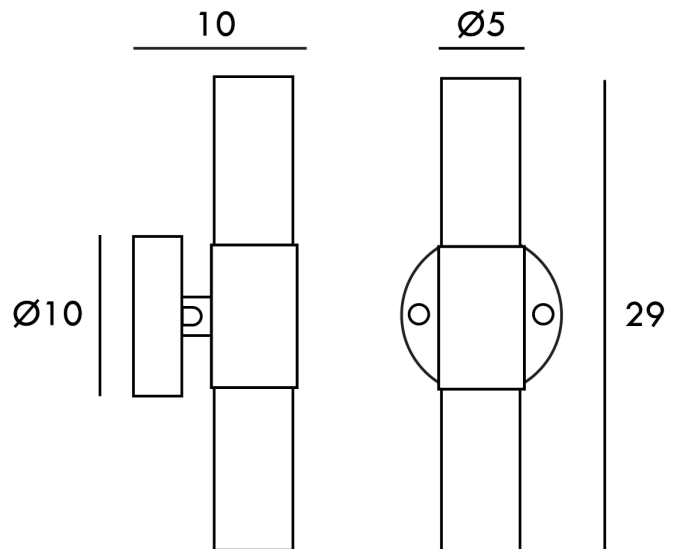

SE A/T1/W2/G9/WH

T1 Double Bathroom Wall Light

by Ting Ting Chang

Inspired by classic tube lamps, the T1 Double Bathroom Wall lamp offers two G9 lamp bases. Protection level is up to IP44 which can be used in zone 2 of bathrooms. Both decorative and functional, the T1 bathroom fixture is ideal for contemporary applications. Available in a variety of colours and finishes.

Designer	Ting Ting Chang
Supplier	Seed Design
Country	Taiwan
SKU	SE A/T1/W2/G9/WH
Finish	White

Product Dimensions

Materials	Aluminium	Source	2 x G9 5W MAX (LED only)	IP Rating	IP44
Dimming	Dependent on globe				