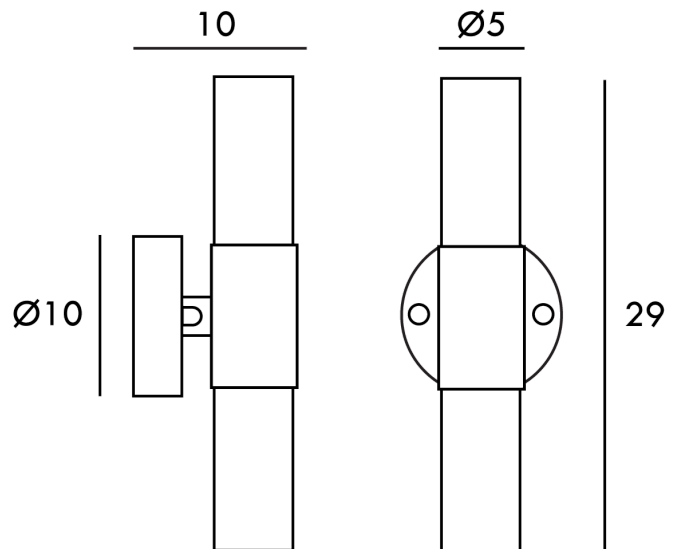

SE AT1/W2/G9/COP

T1 Double Bathroom Wall Light

by Ting Ting Chang

Inspired by classic tube lamps, the T1 Double Bathroom Wall lamp offers two G9 lamp bases. Protection level is up to IP44 which can be used in zone 2 of bathrooms. Both decorative and functional, the T1 bathroom fixture is ideal for contemporary applications. Available in a variety of colours and finishes.

Designer	Ting Ting Chang
Supplier	Seed Design
Country	Taiwan
SKU	SE AT1/W2/G9/COP
Finish	Copper

Product Dimensions

Materials	Aluminium	Source	2 x G9 5W MAX (LED only)	IP Rating	IP44
Dimming	Dependent on globe				