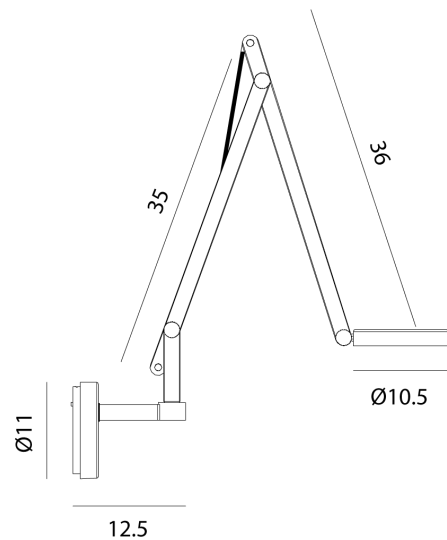

## String Mini W2 Wall Lamp

by Dante Donegani and Giovanni Lauda

Compared to the original version, String MINI is smaller in size while boasting the same lighting performance and functionality. Two arms and a rotatable head offer adjustability, with the movement balanced by a coloured elastic cable. It's versatile small size makes it an excellent choice for the home office or as wall mounted bedside lighting. Available in a variety of finishes.

<b>Designer</b>	Dante Donegani and Giovanni Lauda
<b>Supplier</b>	Rotaliana
<b>Country</b>	Italy
<b>SKU</b>	RO A/STRING/W2/MINI/9W/WHITE/BLACK
<b>Finish</b>	White
<b>Cable Colour</b>	Black

Product Dimensions

<b>Weight</b>	1.54kg	<b>Materials</b>	Aluminium	<b>Source</b>	9W LED
<b>Colour Temp</b>	2700K	<b>Output</b>	700lm	<b>CRI</b>	90
<b>IP Rating</b>	IP20	<b>Dimming</b>	Push button dimmer		