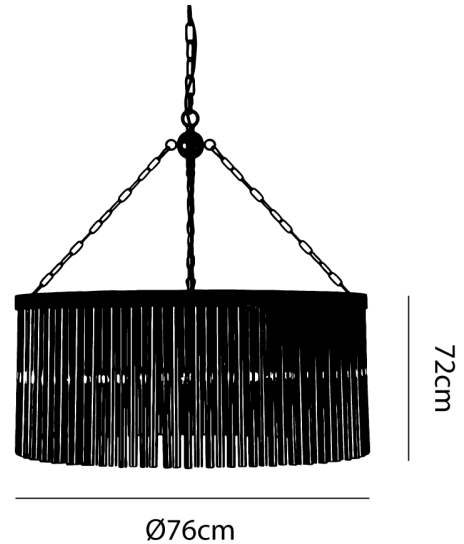

RL S/SEATTLE/8/GOLD/CLEAR

Seattle Chandelier

by

The Seattle Chandelier is an elegant decorative light fitting reminiscent of art deco design. A sequence of metal and clear glass rods encircle the light source, acting as diffuser to create a subtle ambient lighting effect, making it well suited to feature lighting applications in medium to large spaces. Seattle is available as a 4, 6 or 8 light version in antique silver or gold finish.

Supplier	Studio Italia
Country	China
SKU	RL S/SEATTLE/8/GOLD/CLEAR
Finish	Gold
Size	8 Light

Product Dimensions

Materials	Glass	Source	8 x E14 40W (Max)	Dimming	Dependent on globe
------------------	-------	---------------	-------------------	----------------	--------------------