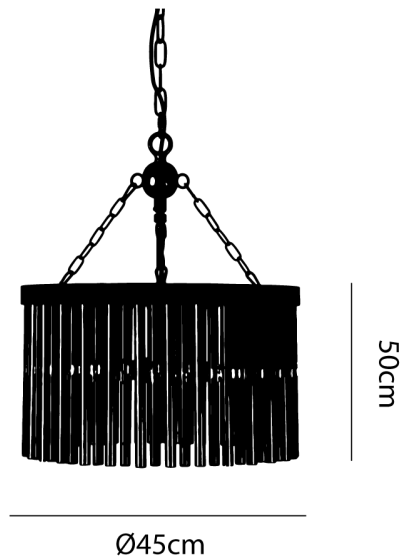

RL S/SEATTLE/4/SILVER/CLEAR

Seattle Chandelier

by

The Seattle Chandelier is an elegant decorative light fitting reminiscent of art deco design. A sequence of metal and clear glass rods encircle the light source, acting as diffuser to create a subtle ambient lighting effect, making it well suited to feature lighting applications in medium to large spaces. Seattle is available as a 4, 6 or 8 light version in antique silver or gold finish.

Supplier	Studio Italia
Country	China
SKU	RL S/SEATTLE/4/SILVER/CLEAR
Finish	Silver
Size	4 Light

Product Dimensions

Materials	Glass	Source	4 x E14 40W (Max)	Dimming	Dependent on globe
------------------	-------	---------------	-------------------	----------------	--------------------