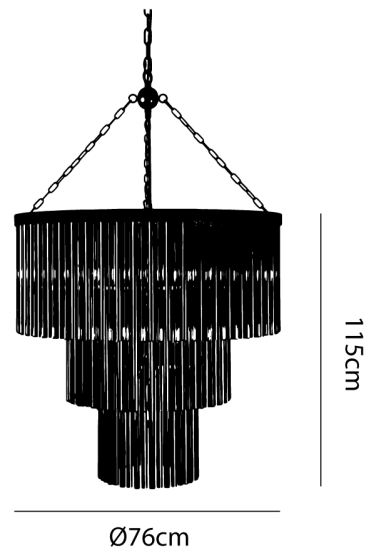

RL S/MINNEAPOLIS/13/SILVER/CLEAR

Minneapolis Chandelier

by

The Minneapolis is an elegant decorative chandelier reminiscent of art deco designs. Three tiers of metal and clear glass rods encircle the light source and act as diffuser, creating a subtle ambient lighting effect. The large size of the Minneapolis makes it ideal for feature lighting applications in large open spaces. Available in painted antique silver finish.

Supplier	Studio Italia
Country	China
SKU	RL S/MINNEAPOLIS/13/SILVER/CLEAR
Finish	Silver

Product Dimensions

Materials	Glass	Source	13 x E14 40W (Max)	Dimming	Dependent on globe
-----------	-------	--------	--------------------	---------	--------------------