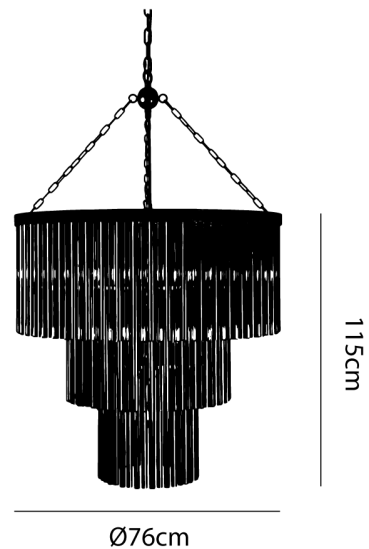

RL S/MINNEAPOLIS/13/SILVER/CLEAR

Minneapolis Chandelier

by

The Minneapolis is an elegant decorative chandelier reminiscent of art deco designs. Three tiers of metal and clear glass rods encircle the light source and act as diffuser, creating a subtle ambient lighting effect. The large size of the Minneapolis makes it ideal for feature lighting applications in large open spaces. Available in painted antique silver finish.

Supplier	Studio Italia
Country	China
SKU	RL S/MINNEAPOLIS/13/SILVER/CLEAR
Finish	Silver

Product Dimensions

Materials	Glass	Source	13 x E14 40W (Max)	Dimming	Dependent on globe
-----------	-------	--------	--------------------	---------	--------------------