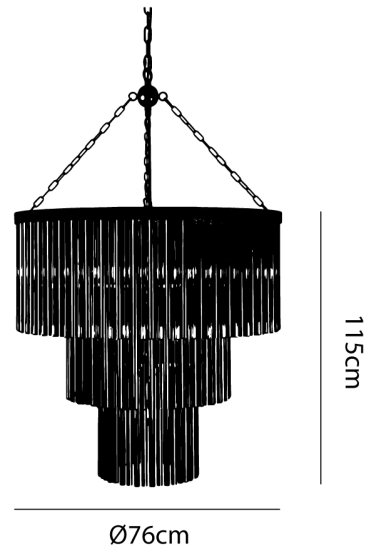

## Minneapolis Chandelier

by

The Minneapolis is an elegant decorative chandelier reminiscent of art deco designs. Three tiers of metal and clear glass rods encircle the light source and act as diffuser, creating a subtle ambient lighting effect. The large size of the Minneapolis makes it ideal for feature lighting applications in large open spaces. Available in painted antique silver finish.

### Product Dimensions

Materials	Glass	Source	13 x E14 40W (Max)	Dimming	Dependent on globe
-----------	-------	--------	--------------------	---------	--------------------