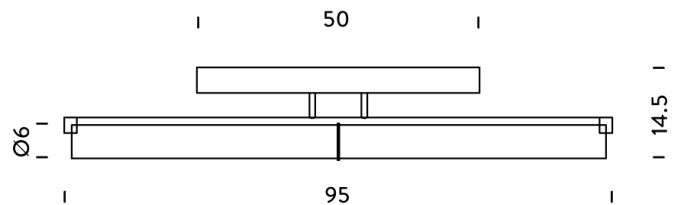

NE A/NORMA/LED/95

Norma Wall Light

by Mario Barbaglia

Norma is a simple and elegant LED wall fixture with a widespread light. Tube diffuser in opal metacrylate and mounted on a glossy polished aluminium base. Rated IP40 for bathroom applications and available in 3 sizes. Dimmable (65cm and 95cm version only). Design by Steve Blackman and Mario Barbaglia for NEMO.

Designer	Mario Barbaglia
Supplier	Nemo
Country	Italy
SKU	NE A/NORMA/LED/95
Size	95cm

Product Dimensions

Weight	5kg	Materials	Aluminium	Source	35W LED
Colour Temp	3000K	Output	2400lm	CRI	83
Emission	diffused	IP Rating	IP40	Dimming	DALI
Notes	Dimming: 65cm and 95cm version only				