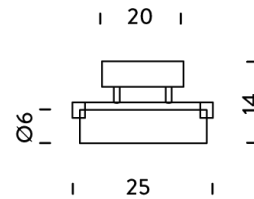

Designer Mario Barbaglia

Supplier Nemo

Country Italy

SKU NE A/NORMA/LED/25

Size 25cm

Product Dimensions

Weight 1.8kg

Materials Aluminium

Source 20W LED

Colour Temp 3000K

Output 1800lm

CRI 83

Emission diffused

IP Rating IP40

Dimming No

Notes Dimming: 65cm and 95cm version only