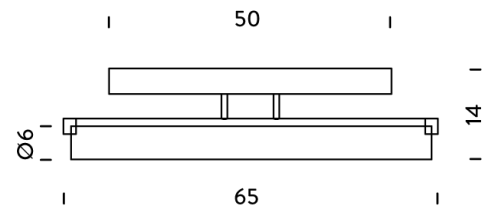

NE A/NORMA/LED/65

Norma Wall Light

by Mario Barbaglia

Norma is a simple and elegant LED wall fixture with a widespread light. Tube diffuser in opal metacrylate and mounted on a glossy polished aluminium base. Rated IP40 for bathroom applications and available in 3 sizes. Dimmable (65cm and 95cm version only). Design by Steve Blackman and Mario Barbaglia for NEMO.

Designer Mario Barbaglia

Supplier Nemo

Country Italy

SKU NE A/NORMA/LED/65

Size 65cm

Product Dimensions

Weight 3kg

Materials Aluminium

Source 20W LED

Colour Temp 3000K

Output 1444lm

CRI 83

Emission diffused

IP Rating IP40

Dimming DALI

Notes Dimming: 65cm and 95cm version only