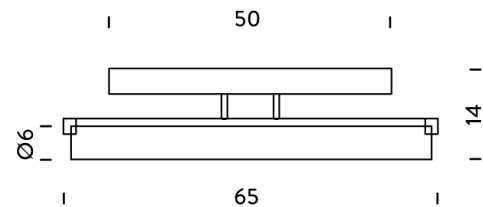

NE A/NORMA/LED/65

Norma Wall Light

by Mario Barbaglia

Norma is a simple and elegant LED wall fixture with a widespread light. Tube diffuser in opal metacrylate and mounted on a glossy polished aluminium base. Rated IP40 for bathroom applications and available in 3 sizes. Dimmable (65cm and 95cm version only). Design by Steve Blackman and Mario Barbaglia for NEMO.

Designer Mario Barbaglia

Supplier Nemo

Country Italy

SKU NE A/NORMA/LED/65

Size 65cm

Product Dimensions

Weight 3kg

Materials Aluminium

Source 20W LED

Colour Temp 3000K

Output 1444lm

CRI 83

Emission diffused

IP Rating IP40

Dimming DALI

Notes Dimming: 65cm and 95cm version only