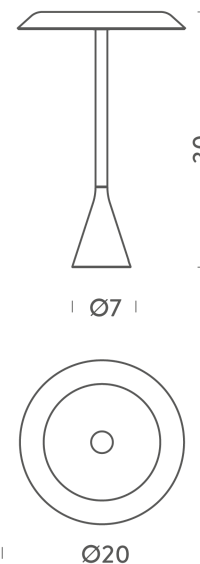

NE LT/PANA/S/W

Panama Mini Table Lamp

by Euga Design

Panama Mini is a table lamp with an LED source for widespread lighting. Made of aluminum, Panama Mini is equipped with a polycarbonate reflector with anti-glare treatment and is suitable for both domestic and work environments.

Designer	Euga Design
Supplier	Nemo
Country	Italy
SKU	NE LT/PANA/S/W
Finish	White

Product Dimensions

Weight	1.2kg
Colour Temp	2700K
Emission	down, diffused

Materials	Aluminium
Output	920lm
IP Rating	IP20

Source	13W LED
CRI	85
Notes	cable length 1.5m, switch on cable