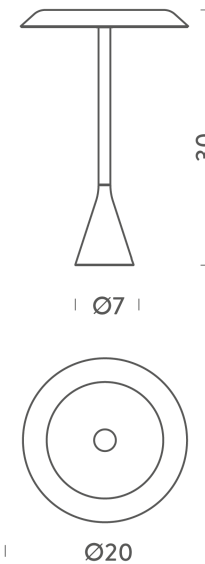

NE LT/PANA/S/W

## Panama Mini Table Lamp

by Euga Design

Panama Mini is a table lamp with an LED source for widespread lighting. Made of aluminum, Panama Mini is equipped with a polycarbonate reflector with anti-glare treatment and is suitable for both domestic and work environments.

### Product Dimensions

<b>Weight</b>	1.2kg
<b>Colour Temp</b>	2700K
<b>Emission</b>	down, diffused

<b>Materials</b>	Aluminium
<b>Output</b>	920lm
<b>IP Rating</b>	IP20

<b>Source</b>	13W LED
<b>CRI</b>	85
<b>Notes</b>	cable length 1.5m, switch on cable