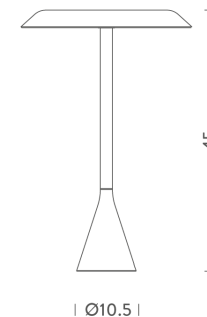

## Panama Table Lamp

by Euga Design

Panama is a table lamp with an LED source for widespread lighting. Made of aluminum, Panama is equipped with a polycarbonate reflector with anti-glare treatment and is suitable for both domestic and work environments.

### Product Dimensions

<b>Weight</b>	2.5kg
<b>Colour Temp</b>	2700K
<b>Emission</b>	down, diffused

<b>Materials</b>	Aluminium
<b>Output</b>	1010lm
<b>IP Rating</b>	IP20

<b>Source</b>	14W LED
<b>CRI</b>	85
<b>Notes</b>	cable length 2m, switch on cable