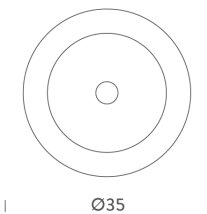

### Product Dimensions

<b>Weight</b>	2.5kg
<b>Colour Temp</b>	2700K
<b>Emission</b>	down, diffused

<b>Materials</b>	Aluminium
<b>Output</b>	1010lm
<b>IP Rating</b>	IP20

<b>Source</b>	14W LED
<b>CRI</b>	85
<b>Notes</b>	cable length 2m, switch on cable