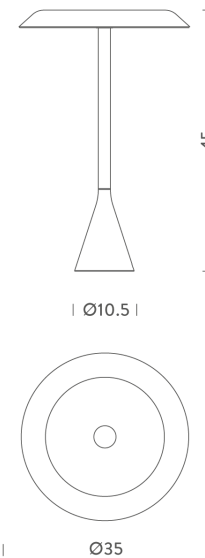

NE LT/PANAL/WH

## Panama Table Lamp

by Euga Design

Panama is a table lamp with an LED source for widespread lighting. Made of aluminum, Panama is equipped with a polycarbonate reflector with anti-glare treatment and is suitable for both domestic and work environments.

### Product Dimensions

<b>Weight</b>	2.5kg
<b>Colour Temp</b>	2700K
<b>Emission</b>	down, diffused

<b>Materials</b>	Aluminium
<b>Output</b>	1010lm
<b>IP Rating</b>	IP20

<b>Source</b>	14W LED
<b>CRI</b>	85
<b>Notes</b>	cable length 2m, switch on cable