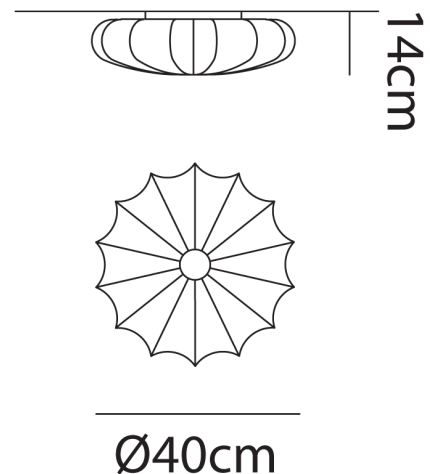

AX PL/MUSE/40/FIORI

Muse Ceiling & Wall Light

by Sandro Santantonio

Muse by Axolight is a surface mounted Wall or Ceiling Light with an internal wire framed structure and covering made of a removable and washable silk elastic fabric. Muse is a highly versatile fitting available in a wide variety of finish and size options. Made in Italy.

Designer	Sandro Santantonio
Supplier	Axo Light
Country	Italy
SKU	AX PL/MUSE/40/FIORI
Size	40cm
Finish	Flower

Product Dimensions

Weight	1kg
IP Rating	IP20

Materials	Fabric
Dimming	Dependent on globe

Source	1 x E27 42W (Max)
---------------	-------------------