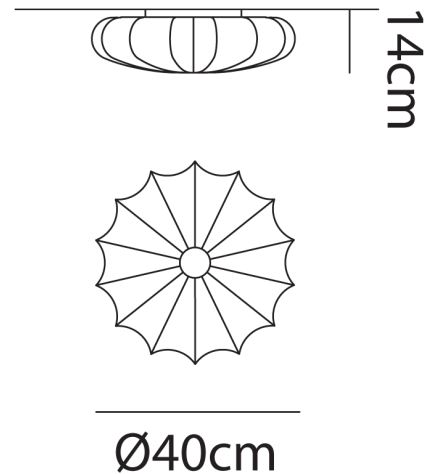

AX PL/MUSE/40/FIORI

Muse Ceiling & Wall Light

by Sandro Santantonio

Muse by Axolight is a surface mounted Wall or Ceiling Light with an internal wire framed structure and covering made of a removable and washable silk elastic fabric. Muse is a highly versatile fitting available in a wide variety of finish and size options. Made in Italy.

Designer	Sandro Santantonio
Supplier	Axo Light
Country	Italy
SKU	AX PL/MUSE/40/FIORI
Size	40cm
Finish	Flower

Product Dimensions

Weight	1kg
IP Rating	IP20

Materials	Fabric
Dimming	Dependent on globe

Source	1 x E27 42W (Max)
---------------	-------------------