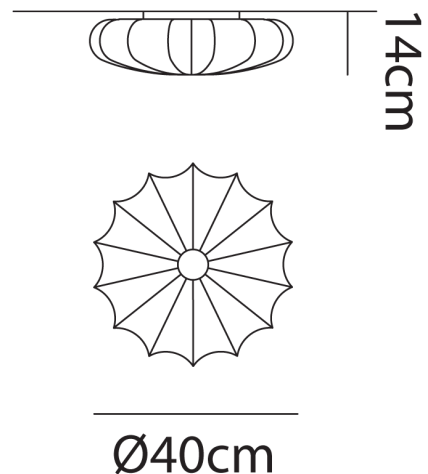

AX PL/MUSE/40/FIORI

Muse Ceiling & Wall Light

by Sandro Santantonio

Muse by Axolight is a surface mounted Wall or Ceiling Light with an internal wire framed structure and covering made of a removable and washable silk elastic fabric. Muse is a highly versatile fitting available in a wide variety of finish and size options. Made in Italy.

Designer	Sandro Santantonio
Supplier	Axo Light
Country	Italy
SKU	AX PL/MUSE/40/FIORI
Size	40cm
Finish	Flower

Product Dimensions

Weight	1kg
IP Rating	IP20

Materials	Fabric
Dimming	Dependent on globe

Source	1 x E27 42W (Max)
---------------	-------------------