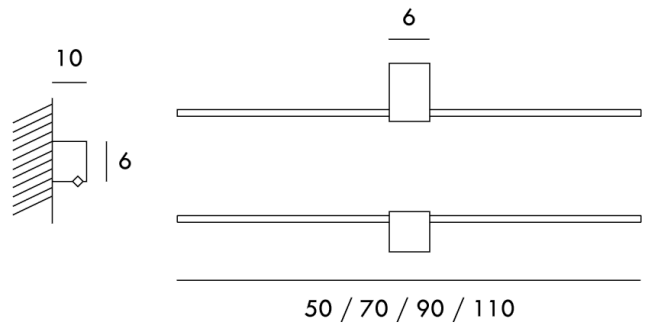

# Orizzonte Linear Wall Lamp

by Marco Pagnoncelli

Wall lamp, fixed direct or indirect light, made of 7x7mm brass profile. High lighting efficiency LED micro-strips. Available in 4 sizes and 3 finishes.

<b>Designer</b>	Marco Pagnoncelli
<b>Supplier</b>	Icone
<b>Country</b>	Italy
<b>SKU</b>	IC A/ORIZZONTE/70/GOLD
<b>Finish</b>	Gold
<b>Width</b>	70cm

## Product Dimensions

<b>Materials</b>	Brass
<b>Output</b>	660lm
<b>Dimming</b>	Non-Dimmable

<b>Source</b>	7.92W LED
<b>CRI</b>	90

<b>Colour Temp</b>	3000K
<b>Emission</b>	Direct or indirect light