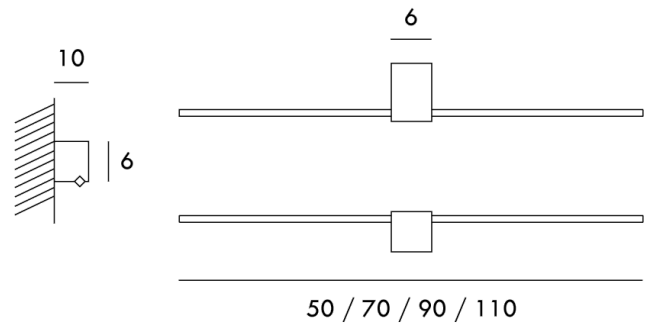

IC A/ORIZZONTE/70/GOLD

Orizzonte Linear Wall Lamp

by Marco Pagnoncelli

Wall lamp, fixed direct or indirect light, made of 7x7mm brass profile. High lighting efficiency LED micro-strips. Available in 4 sizes and 3 finishes.

Designer	Marco Pagnoncelli
Supplier	Icone
Country	Italy
SKU	IC A/ORIZZONTE/70/GOLD
Finish	Gold
Width	70cm

Product Dimensions

Materials	Brass	Source	7.92W LED	Colour Temp	3000K
Output	660lm	CRI	90	Emission	Direct or indirect light
Dimming	Non-Dimmable				