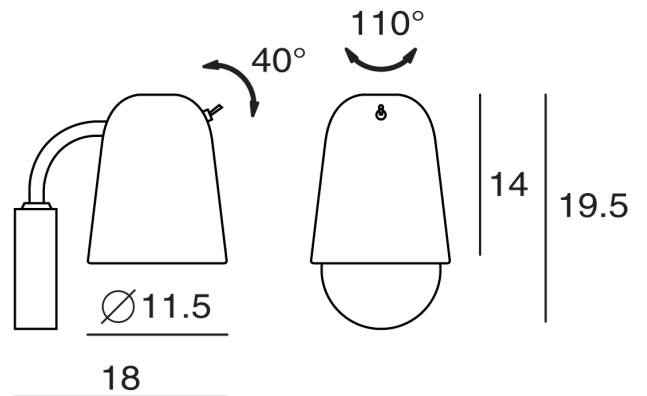

SE A/DOBI/BRASS/BLACK

Dobi Wall Light

by Chao-Cheng Chen

Dobi wall light by SEED Design is an extension of the Dodo collection, a design inspired by the comical bird from Alice in wonderland. Like the Dodo, the Dobi is equipped with dip switch, adjustable shade, and elongated dome shape which softens a space. Available in a variety of finishes. Design by Chao-Cheng Chan.

Designer	Chao-Cheng Chen
Supplier	Seed Design
Country	Taiwan
SKU	SE A/DOBI/BRASS/BLACK
Finish	Brass & Black

Product Dimensions

Materials	Steel	Source	1 x E14 30W (Max)	Dimming	Dependent on globe
Notes	Adjustable head				