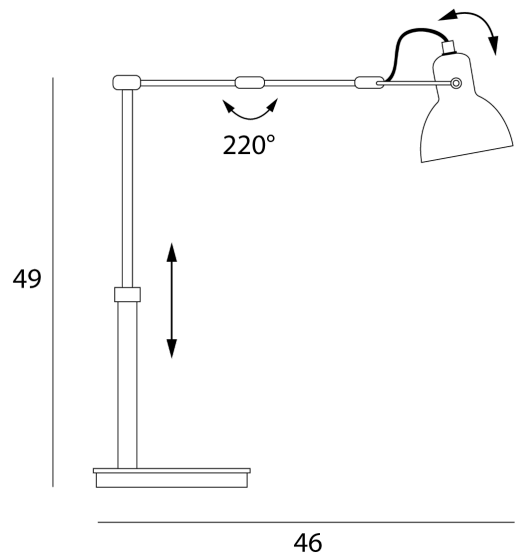

SE LT/LAITO/MIN/BK

Laito Mini Table Lamp

by

Laito is inspired by vintage lamp design. With a sturdy aluminium body and opal shade, the Laito boasts an updated classic look without compromising function. The specially designed fishbone structure enhances balance and allows rotation in the lampshade, while the arm provides additional adjustability. Available in black body and base with white shade or brass body and white base with white shade.

Supplier	Seed Design
Country	Taiwan
SKU	SE LT/LAITO/MIN/BK
Finish	White & Black

Product Dimensions

Materials	Aluminium	Source	1 x G9 33W	Notes	Adjustable shade, height and arm, in-line switch.
------------------	-----------	---------------	------------	--------------	---