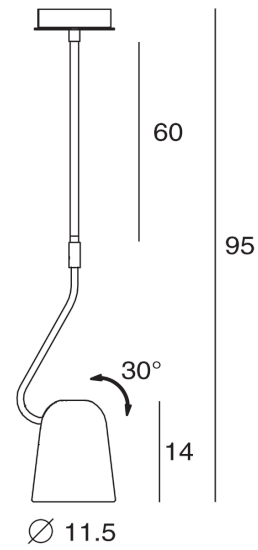

SE S/DOBI/60/COP/BK

Dobi Rod Pendant

by Chao-Cheng Chen

Dobi rod pendant by SEED Design is an extension of the Dodo collection, a design inspired by the comical bird from Alice in wonderland. Like the Dodo, the Dobi is equipped with dip switch, adjustable shade, and elongated dome shape which will soften a space. Unlike the standard Dobi pendant light, this version is supported by a fixed steel rod (60cm from canopy to shade base). Available in three finishes. Design by Chao-Cheng Chan.

Designer	Chao-Cheng Chen
Supplier	Seed Design
Country	Taiwan
SKU	SE S/DOBI/60/COP/BK
Finish	Copper & Black

Product Dimensions

Materials	Steel	Source	1 x E14 30W (Max)	Dimming	Dependent on globe
Notes	Adjustable shade				