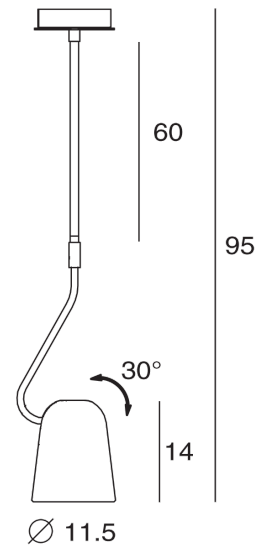

SE S/DOBI/60/COP/BK

Dobi Rod Pendant

by Chao-Cheng Chen

Dobi rod pendant by SEED Design is an extension of the Dodo collection, a design inspired by the comical bird from Alice in wonderland. Like the Dodo, the Dobi is equipped with dip switch, adjustable shade, and elongated dome shape which will soften a space. Unlike the standard Dobi pendant light, this version is supported by a fixed steel rod (60cm from canopy to shade base). Available in three finishes. Design by Chao-Cheng Chan.

| | |
|-----------------|---------------------|
| Designer | Chao-Cheng Chen |
| Supplier | Seed Design |
| Country | Taiwan |
| SKU | SE S/DOBI/60/COP/BK |
| Finish | Copper & Black |

Product Dimensions

| | | | | | |
|------------------|------------------|---------------|-------------------|----------------|--------------------|
| Materials | Steel | Source | 1 x E14 30W (Max) | Dimming | Dependent on globe |
| Notes | Adjustable shade | | | | |