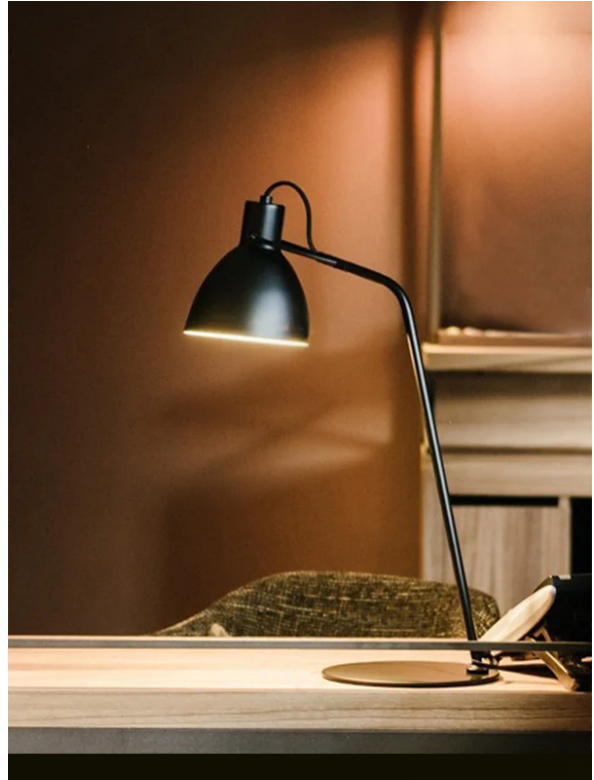

## Conrad Mini Table Lamp

by Chao-Cheng Chen

Mini version of the Conrad Table Lamp. An architectural designed desk lamp with an adjustable head. Available in a black finish with black cable and inline on/off switch.