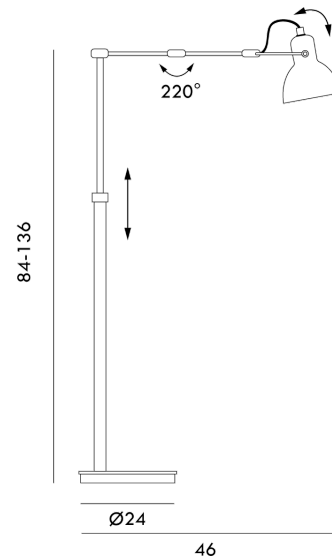

SE PT/LAITO/MIN/WH/BR

Laito Mini Floor Lamp

by

Laito is inspired by vintage lamp design. With a sturdy aluminium body and opal shade, the Laito boasts an updated classic look without compromising function. The specially designed fishbone structure enhances balance and allows rotation in the lampshade, while the arm provides additional adjustability. Available in black body and base with white shade or brass body and white base with white shade.

Supplier	Seed Design
Country	Taiwan
SKU	SE PT/LAITO/MIN/WH/BR
Finish	White & Brass

Product Dimensions

Materials	Aluminium	Source	1 x G9 33W
------------------	-----------	---------------	------------

Notes	Adjustable height, swinging arm, inline switch.
--------------	---