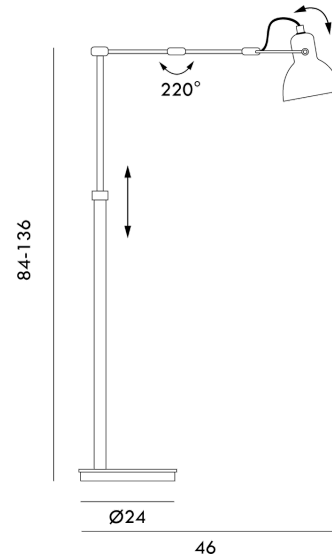

## Laito Mini Floor Lamp

by

Laito is inspired by vintage lamp design. With a sturdy aluminium body and opal shade, the Laito boasts an updated classic look without compromising function. The specially designed fishbone structure enhances balance and allows rotation in the lampshade, while the arm provides additional adjustability. Available in black body and base with white shade or brass body and white base with white shade.

### Product Dimensions

**Materials** Aluminium **Source** 1 x G9 33W

**Notes** Adjustable height, swinging arm, inline switch.