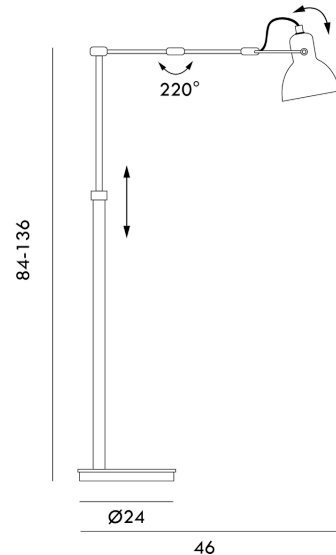

## Laito Mini Floor Lamp

by

Laito is inspired by vintage lamp design. With a sturdy aluminium body and opal shade, the Laito boasts an updated classic look without compromising function. The specially designed fishbone structure enhances balance and allows rotation in the lampshade, while the arm provides additional adjustability. Available in black body and base with white shade or brass body and white base with white shade.

### Product Dimensions

**Materials** Aluminium **Source** 1 x G9 33W

**Notes** Adjustable height, swinging arm, inline switch.