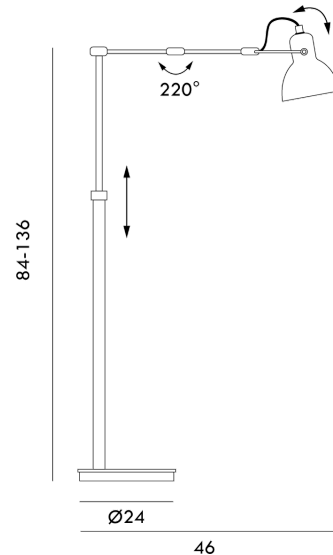

SE PT/LAITO/MIN/BK

Laito Mini Floor Lamp

by

Laito is inspired by vintage lamp design. With a sturdy aluminium body and opal shade, the Laito boasts an updated classic look without compromising function. The specially designed fishbone structure enhances balance and allows rotation in the lampshade, while the arm provides additional adjustability. Available in black body and base with white shade or brass body and white base with white shade.

Supplier	Seed Design
Country	Taiwan
SKU	SE PT/LAITO/MIN/BK
Finish	White & Black

Product Dimensions

Materials	Aluminium	Source	1 x G9 33W	Notes	Adjustable height, swinging arm, inline switch.
------------------	-----------	---------------	------------	--------------	---