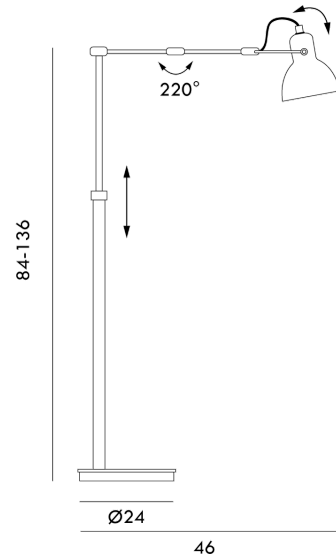

SE PT/LAITO/MIN/BK

Laito Mini Floor Lamp

by

Laito is inspired by vintage lamp design. With a sturdy aluminium body and opal shade, the Laito boasts an updated classic look without compromising function. The specially designed fishbone structure enhances balance and allows rotation in the lampshade, while the arm provides additional adjustability. Available in black body and base with white shade or brass body and white base with white shade.

Supplier	Seed Design
Country	Taiwan
SKU	SE PT/LAITO/MIN/BK
Finish	White & Black

Product Dimensions

Materials	Aluminium	Source	1 x G9 33W	Notes	Adjustable height, swinging arm, inline switch.
------------------	-----------	---------------	------------	--------------	---