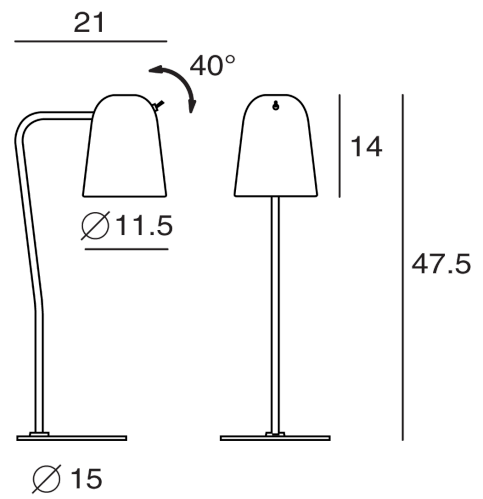

SE LT/DOBI/BK

Dobi Table Lamp

by Chao-Cheng Chen

Dobi table lamp by SEED Design is an extension of the Dodo collection, a design inspired by the comical bird from Alice in wonderland. Like the Dodo, the Dobi is equipped with dip switch, adjustable lamp shade, and elongated dome shape which will soften a space. Ideal as an accent lamp or study lamp. Available in black or white options. Design by Chao-Cheng Chan.

| | |
|-----------------|-----------------|
| Designer | Chao-Cheng Chen |
| Supplier | Seed Design |
| Country | Taiwan |
| SKU | SE LT/DOBI/BK |
| Finish | Black |

Product Dimensions

| | | | | | |
|------------------|-------|---------------|-------------------|--------------|------------------|
| Materials | Steel | Source | 1 x E14 30W (Max) | Notes | Adjustable shade |
|------------------|-------|---------------|-------------------|--------------|------------------|