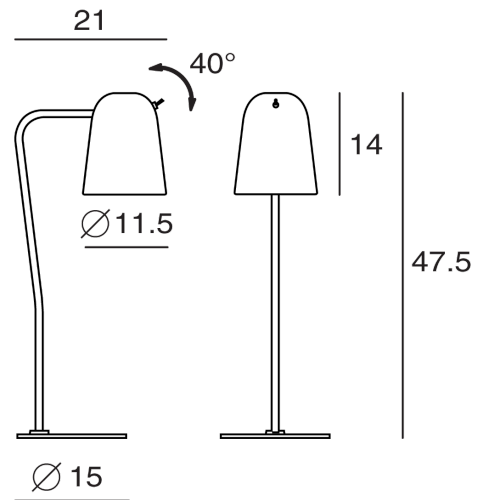

SE LT/DOBI/BK

Dobi Table Lamp

by Chao-Cheng Chen

Dobi table lamp by SEED Design is an extension of the Dodo collection, a design inspired by the comical bird from Alice in wonderland. Like the Dodo, the Dobi is equipped with dip switch, adjustable lamp shade, and elongated dome shape which will soften a space. Ideal as an accent lamp or study lamp. Available in black or white options. Design by Chao-Cheng Chan.

Designer	Chao-Cheng Chen
Supplier	Seed Design
Country	Taiwan
SKU	SE LT/DOBI/BK
Finish	Black

Product Dimensions

Materials	Steel	Source	1 x E14 30W (Max)	Notes	Adjustable shade
------------------	-------	---------------	-------------------	--------------	------------------