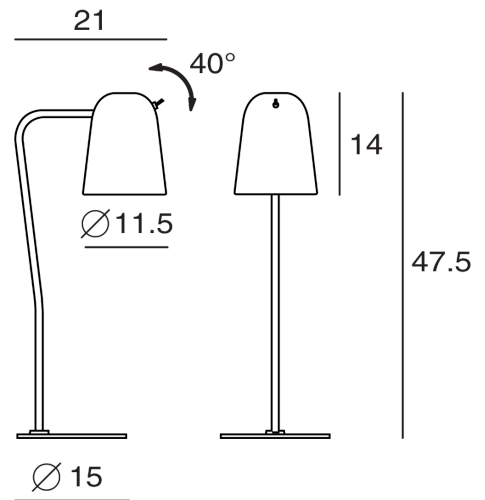

SE LT/DOBI/BK

Dobi Table Lamp

by Chao-Cheng Chen

Dobi table lamp by SEED Design is an extension of the Dodo collection, a design inspired by the comical bird from Alice in wonderland. Like the Dodo, the Dobi is equipped with dip switch, adjustable lamp shade, and elongated dome shape which will soften a space. Ideal as an accent lamp or study lamp. Available in black or white options. Design by Chao-Cheng Chan.

Designer	Chao-Cheng Chen
Supplier	Seed Design
Country	Taiwan
SKU	SE LT/DOBI/BK
Finish	Black

Product Dimensions

Materials	Steel	Source	1 x E14 30W (Max)	Notes	Adjustable shade
------------------	-------	---------------	-------------------	--------------	------------------