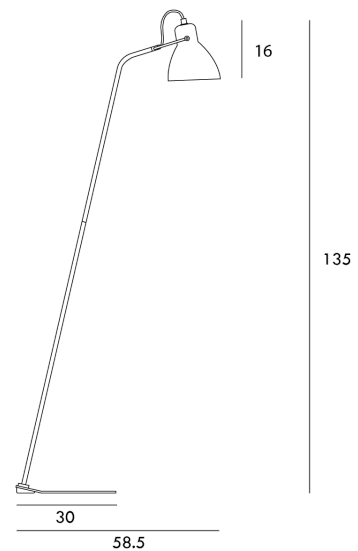

## Laito Full Floor Lamp

by

Laito is inspired by vintage lamp design. With a sturdy aluminium body and opal shade, the Laito boasts an updated classic look without compromising function. The specially designed fishbone structure enhances balance and allows rotation in the lampshade. Available in black body and base with white shade or brass body and white base with white shade.

### Product Dimensions

<b>Materials</b>	Aluminium	<b>Source</b>	1 x E27 60W	<b>Notes</b>	Adjustable shade, ON/OFF foot switch
------------------	-----------	---------------	-------------	--------------	--------------------------------------