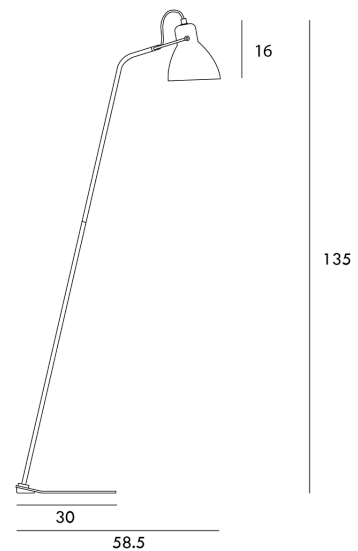

SE PT/LAITO/BK

Laito Full Floor Lamp

by

Laito is inspired by vintage lamp design. With a sturdy aluminium body and opal shade, the Laito boasts an updated classic look without compromising function. The specially designed fishbone structure enhances balance and allows rotation in the lampshade. Available in black body and base with white shade or brass body and white base with white shade.

Supplier	Seed Design
Country	Taiwan
SKU	SE PT/LAITO/BK
Finish	White & Black

Product Dimensions

Materials	Aluminium	Source	1 x E27 60W	Notes	Adjustable shade, ON/OFF foot switch
------------------	-----------	---------------	-------------	--------------	--------------------------------------