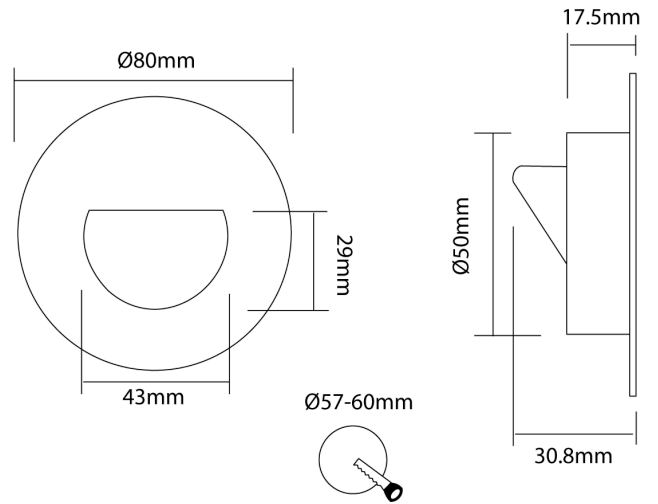

SI A/FORO/WH

Foro Round Recessed Wall Light

by

Simple recessed wall fitting for step lighting applications. Built-in 1.2W LED. Available in white finish. French designed. Installation frame sold separately. Remotely located driver included.

Product Dimensions

Supplier	Studio Italia
Country	China
SKU	SI A/FORO/WH
Finish	White

Materials	Aluminium	Source	1.2W LED	Colour Temp	2700K
Output	50lm	CRI	82	Dimming	No
Notes	Installation frame sold separately. Remotely located driver included.				