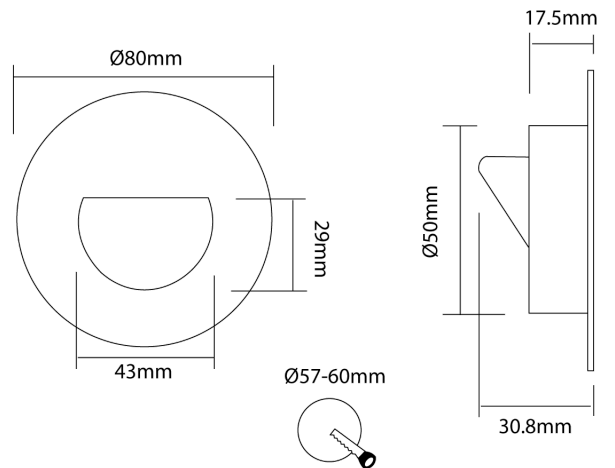

# Foro Round Recessed Wall Light

by

Simple recessed wall fitting for step lighting applications. Built-in 1.2W LED. Available in white finish. French designed. Installation frame sold separately. Remotely located driver included.

### Product Dimensions

<b>Materials</b>	Aluminium	<b>Source</b>	1.2W LED	<b>Colour Temp</b>	2700K
<b>Output</b>	50lm	<b>CRI</b>	82	<b>Dimming</b>	No
<b>Notes</b>	Installation frame sold separately. Remotely located driver included.				