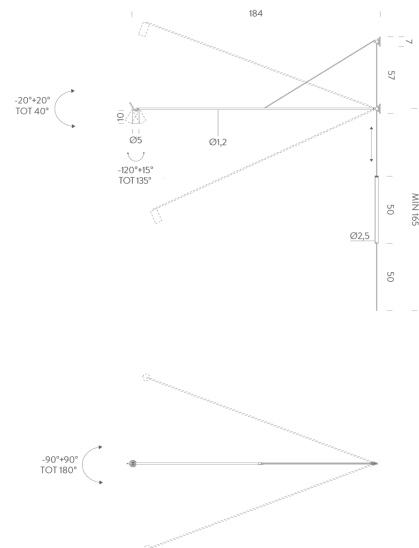

NE A/SWAN/BLACK

Swan Wall Light

by Bernhard Osann

Swan is a dimmable LED wall light for direct lighting. Comprised of a single arm which rotates 40 degrees vertically, with a leathered counterbalance, and 180 degrees horizontally. Its directable cylindric head provides flexibility to orientate the light beam, with optional honeycomb filter for antiglare. The minimalist aluminium structure is painted matte black for contemporary installations. Comes with 3.5m of cable with an inline dimmer switch.

Designer	Bernhard Osann
Supplier	Nemo
Country	Italy
SKU	NE A/SWAN/BLACK
Finish	matte black painted

Product Dimensions

Weight	1.5kg	Materials	Aluminium structure, leathered counterweight	Source	15W LED
Colour Temp	2700K	Output	839lm	CRI	90
Emission	orientable 60 degrees	Dimming	Dimmer on cable	Notes	Cable length 3.5m, honeycomb accessory included