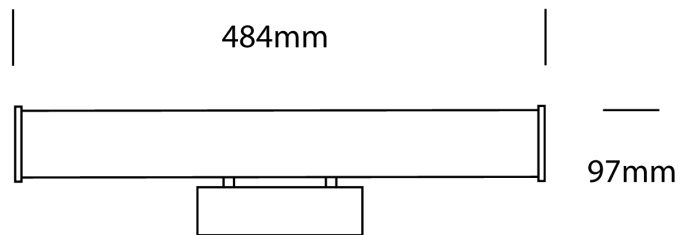

## Aqua Bathroom Wall Light

by

Aqua wall light is part of the architectural technical and sustainable lighting collection from Studio Italia. The fitting is an LED tubular wall light with IP54 for bathroom applications. Available with white or chrome end caps/base.

<b>Supplier</b>	Studio Italia
<b>Country</b>	China
<b>SKU</b>	GG A/AQUA/WH
<b>Finish</b>	White

Product Dimensions

<b>Source</b>	EDISON SMD 9W LED	<b>Output</b>	862lm	<b>IP Rating</b>	IP54
<b>Dimming</b>	No				