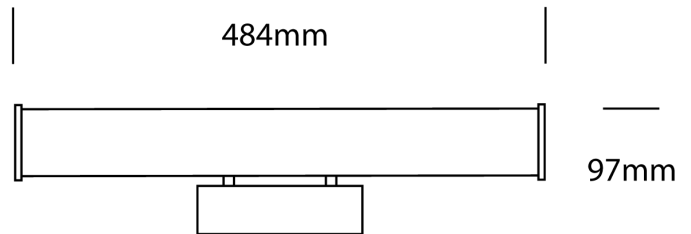

GG A/AQUA/WH

Aqua Bathroom Wall Light

by

Aqua wall light is part of the architectural technical and sustainable lighting collection from Studio Italia. The fitting is an LED tubular wall light with IP54 for bathroom applications. Available with white or chrome end caps/base.

Supplier	Studio Italia
Country	China
SKU	GG A/AQUA/WH
Finish	White

Product Dimensions

Source	EDISON SMD 9W LED	Output	862lm	IP Rating	IP54
Dimming	No				