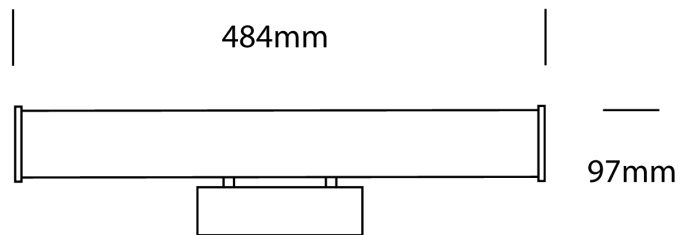

Supplier	Studio Italia
Country	China
SKU	GG A/AQUA/WH
Finish	White

Product Dimensions