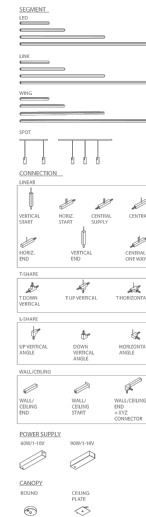

## Linescapes System

by

Linescapes is a modular system that, installed both on the ceiling and on the wall, completely changes the approach to direct and indirect lighting. Highly performing both in the linear and spot version. The singular modules are connected by quick moulded polymer connectors, which enable rapid jack installation and a 360 degree rotation. The different elements allow the composition of continuous lines and edges, with a luminous efficiency and an excellent diffusion degree, through an opaline diffuser in polycarbonate. The system has been studied to provide user friendly maintenance. Nemo has efficiently solved the problem of replacing LED built-in sources, whereby the single lighting elements can be easily changed. Please refer to The Linescapes System Collection brochure for more information.

### Product Dimensions

<b>Materials</b>	Aluminium + PC + ABS	<b>IP Rating</b>	IP20
------------------	----------------------	------------------	------