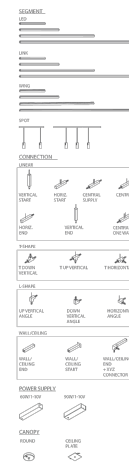

Linescapes System

by Nemo

Linescapes is a modular system that, installed both on the ceiling and on the wall, completely changes the approach to direct and indirect lighting. Highly performing both in the linear and spot version. The singular modules are connected by quick moulded polymer connectors, which enable rapid jack installation and a 360 degree rotation. The different elements allow the composition of continuous lines and edges, with a luminous efficiency and an excellent diffusion degree, through an opaline diffuser in polycarbonate. The system has been studied to provide user friendly maintenance. Nemo has efficiently solved the problem of replacing LED built-in sources, whereby the single lighting elements can be easily changed. Please refer to The Linescapes System Collection brochure for more information.

Supplier	Nemo
Country	Italy
SKU	NE S/LINE/SYS/UP/VERT/BK
Finish	White

Product Dimensions

Materials	Aluminium + PC + ABS	IP Rating	IP20
------------------	----------------------	------------------	------