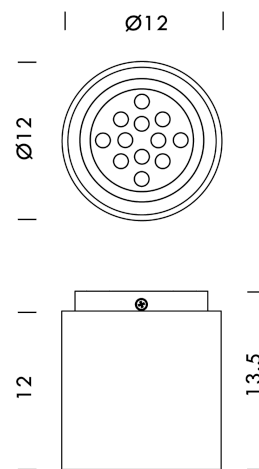

## Cilindro Downlight

by Marco Pollice

Cilindro is a surface mounted downlight with a minimalist contemporary design. An AR111 bulb (LED or halogen) is adjustable by 30 degrees. Body in extruded aluminium with powder coated matt white finish. Built-in driver. Not dimmable.

### Product Dimensions

<b>Materials</b>	Aluminium	<b>Source</b>	1 x AR111 LED 50W (Max)	<b>Dimming</b>	No
------------------	-----------	---------------	-------------------------	----------------	----