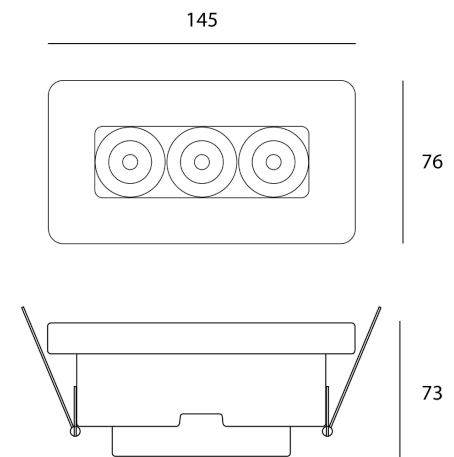

LI GYPSUM/3/WH/BK

Gypsum 3 LED Recessed Downlight

by

Gypsum 3 downlight in white with black interior. Gypsum body with minimalist design for contemporary applications. Driver supplied. Suited for residential and commercial projects with bulk quantities available to order.

Supplier	Studio Italia
Country	China
SKU	LI GYPSUM/3/WH/BK
Finish	White

Product Dimensions

Materials	Gypsum	Source	11W LED	Colour Temp	3000K
Output	800lm	CRI	90	Dimming	PHASE