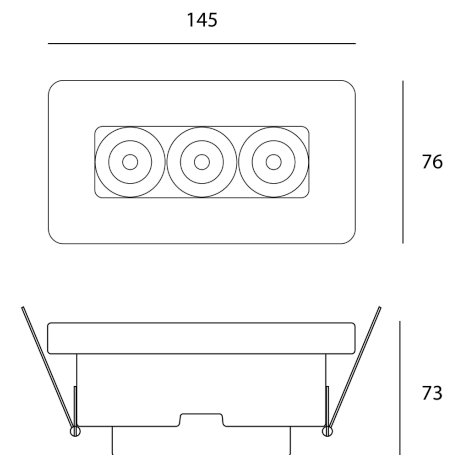

LI GYPSUM/3/WH/BK

Gypsum 3 LED Recessed Downlight

by

Gypsum 3 downlight in white with black interior. Gypsum body with minimalist design for contemporary applications. Driver supplied. Suited for residential and commercial projects with bulk quantities available to order.

Supplier	Studio Italia
Country	China
SKU	LI GYPSUM/3/WH/BK
Finish	White

Product Dimensions

Materials	Gypsum	Source	11W LED	Colour Temp	3000K
Output	800lm	CRI	90	Dimming	PHASE