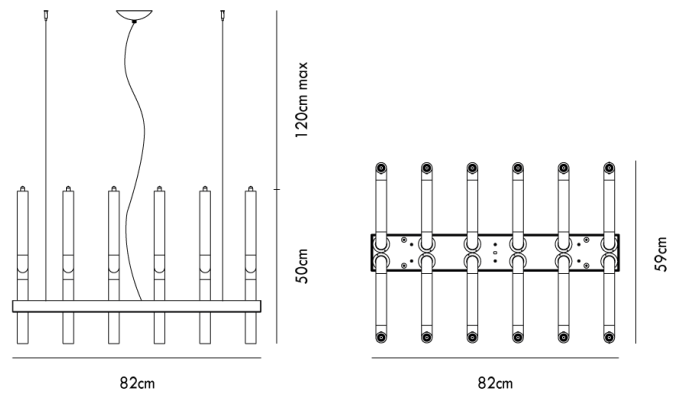

VI S/STARDUST/SQ

Stardust Rectangular Chandelier

by Francesco Lucchese

Evoking visions of star lit night skies, the Stardust Square Pendant features a network of arms made of mouth blown and handcrafted crystal glass. The metal frames hide an original fastening system of the arms and cabling system, for a clean and elegant look.

Designer	Francesco Lucchese
Supplier	Vistosi
Country	Italy
SKU	VI S/STARDUST/SQ
Finish	Crystal

Product Dimensions

Weight	9kg	Materials	Glass	Source	8 x G9 33W (Max)
IP Rating	IP20	Dimming	Dependent on globe		