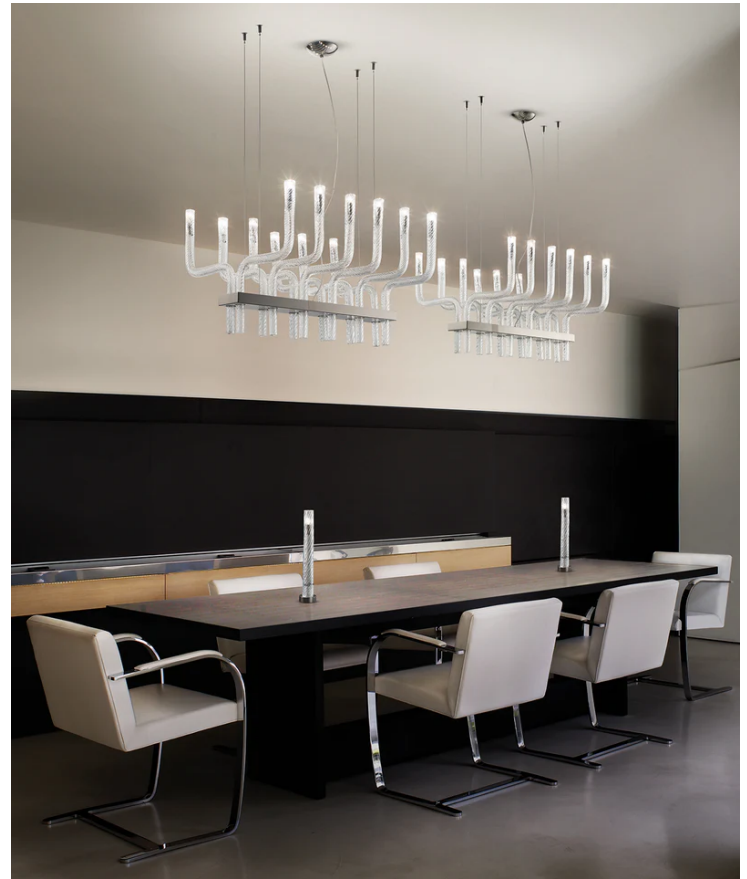

Stardust Rectangular Chandelier

by Francesco Lucchese

Evoking visions of star lit night skies, the Stardust Square Pendant features a network or arms made of mouth blown and handcrafted crystal glass. The metal frames hide an original fastening system of the arms and cabling system, for a clean and elegant look.

Designer	Francesco Lucchese
Supplier	Vistosi
Country	Italy
SKU	VI S/STARDUST/SQ
Finish	Crystal

Product Dimensions

Weight	9kg
IP Rating	IP20

Materials	Glass
Dimming	Dependent on globe

Source	8 x G9 33W (Max)
---------------	------------------