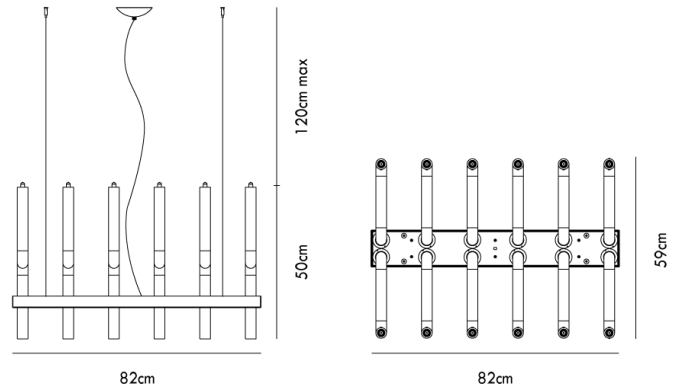

Stardust Rectangular Chandelier

by Francesco Lucchese

Evoking visions of star lit night skies, the Stardust Square Pendant features a network or arms made of mouth blown and handcrafted crystal glass. The metal frames hide an original fastening system of the arms and cabling system, for a clean and elegant look.

Designer	Francesco Lucchese
Supplier	Vistosi
Country	Italy
SKU	VI S/STARDUST/SQ
Finish	Crystal

Product Dimensions

Weight	9kg
IP Rating	IP20

Materials	Glass
Dimming	Dependent on globe

Source	8 x G9 33W (Max)
---------------	------------------