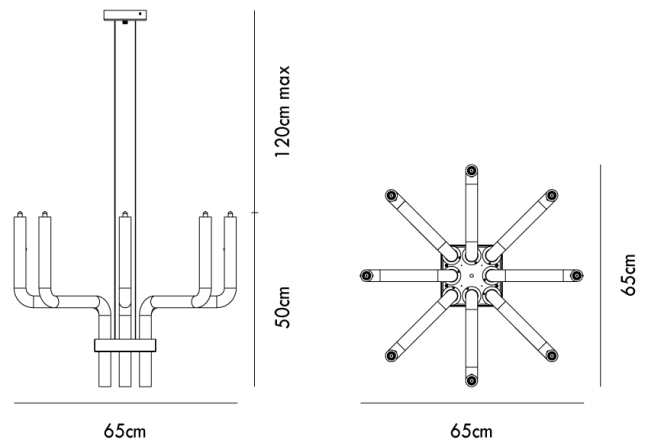

VI S/STARDUST/REC

Stardust Square Chandelier

by Francesco Lucchese

Evoking visions of star lit night skies, the Stardust Rectangular Pendant features a network of arms made of mouth blown and handcrafted crystal glass. The metal frames hide an original fastening system of the arms and cabling system, for a clean and elegant look.

Designer	Francesco Lucchese
Supplier	Vistosi
Country	Italy
SKU	VI S/STARDUST/REC
Finish	Crystal

Product Dimensions

Weight	14kg
IP Rating	IP20

Materials	Blown Glass
Dimming	Dependent on globe

Source	12 x G9 33W (Max)
---------------	-------------------