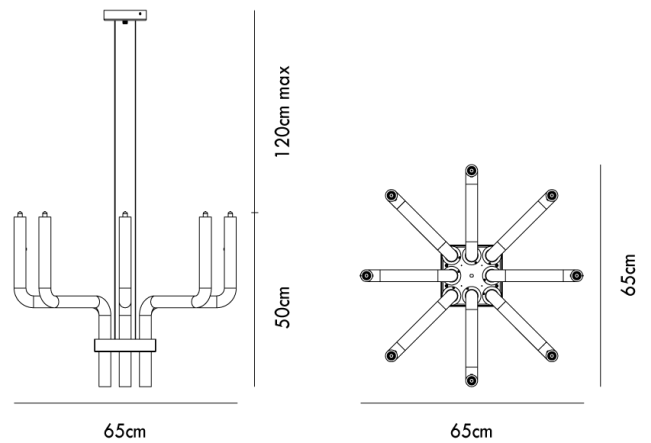

### Product Dimensions

<b>Weight</b>	14kg	<b>Materials</b>	Blown Glass	<b>Source</b>	12 x G9 33W (Max)
<b>IP Rating</b>	IP20	<b>Dimming</b>	Dependent on globe		