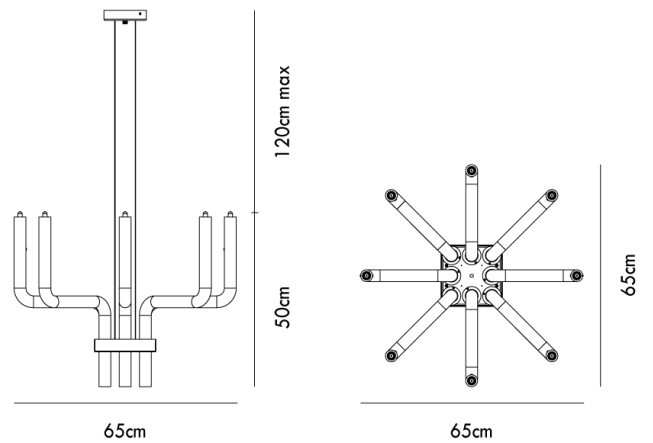

### Product Dimensions

<b>Weight</b>	14kg	<b>Materials</b>	Blown Glass	<b>Source</b>	12 x G9 33W (Max)
<b>IP Rating</b>	IP20	<b>Dimming</b>	Dependent on globe		