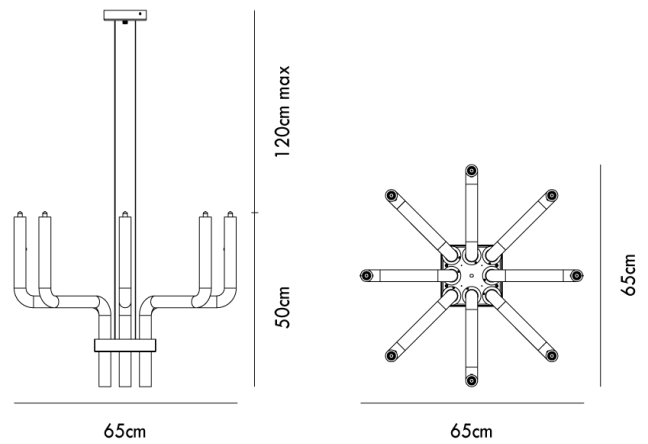

# Stardust Square Chandelier

by Francesco Lucchese

Evoking visions of star lit night skies, the Stardust Rectangular Pendant features a network of arms made of mouth blown and handcrafted crystal glass. The metal frames hide an original fastening system of the arms and cabling system, for a clean and elegant look.

## Product Dimensions

<b>Designer</b>	Francesco Lucchese
<b>Supplier</b>	Vistosi
<b>Country</b>	Italy
<b>SKU</b>	VI S/STARDUST/SQ
<b>Finish</b>	Crystal

<b>Weight</b>	9kg
<b>IP Rating</b>	IP20

<b>Materials</b>	Glass
<b>Dimming</b>	Dependent on globe

<b>Source</b>	8 x G9 33W (Max)
---------------	------------------