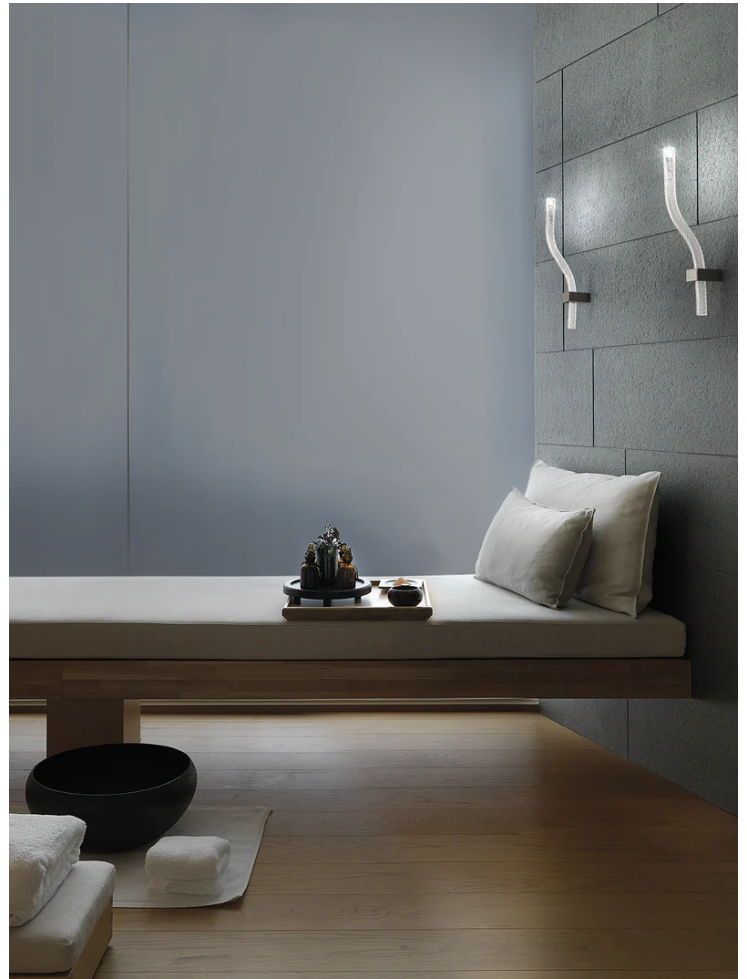

Stardust Wall Light

by Francesco Lucchese

Evoking visions of star lit night skies, the Stardust Wall Light features a single arm made of mouth blown and handcrafted crystal glass. The metal frame hide an original fastening system and cabling system, for a clean and elegant look.

Designer	Francesco Lucchese
Supplier	Vistosi
Country	Italy
SKU	VI A/STARDUST/1
Finish	Crystal

Product Dimensions

Weight	1kg
IP Rating	IP20

Materials	Blown Glass
Dimming	Dependent on globe

Source	1 x G9 60W (Max)
---------------	------------------