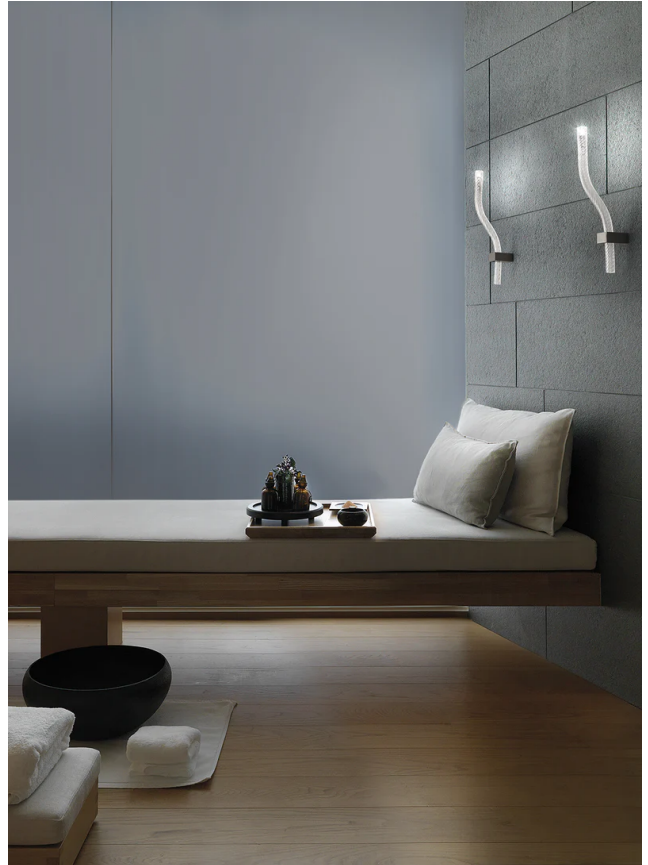

VI A/STARDUST/1

Stardust Wall Light

by Francesco Lucchese

Evoking visions of star lit night skies, the Stardust Wall Light features a single arm made of mouth blown and handcrafted crystal glass. The metal frame hides an original fastening system and cabling system, for a clean and elegant look.

Designer Francesco Lucchese

Supplier Vistosi

Country Italy

SKU VI A/STARDUST/1

Finish Crystal

Product Dimensions

Weight 1kg

Materials Blown Glass