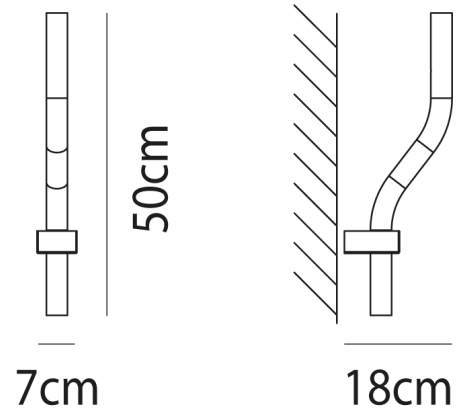

Designer Francesco Lucchese

Supplier Vistosi

Country Italy

SKU VI A/STARDUST/1

Finish Crystal

Product Dimensions

Weight 1kg

Materials Blown Glass