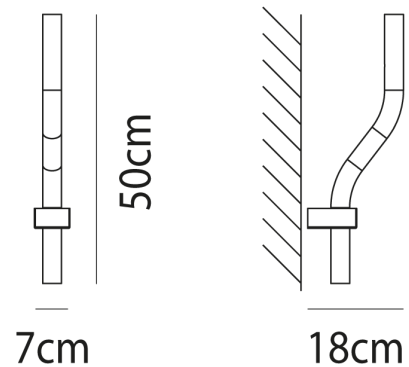

Stardust Wall Light

by Francesco Lucchese

Evoking visions of star lit night skies, the Stardust Wall Light features a single arm made of mouth blown and handcrafted crystal glass. The metal frame hide an original fastening system and cabling system, for a clean and elegant look.

Designer	Francesco Lucchese
Supplier	Vistosi
Country	Italy
SKU	VI A/STARDUST/1
Finish	Crystal

Product Dimensions

Weight	1kg
IP Rating	IP20

Materials	Blown Glass
Dimming	Dependent on globe

Source	1 x G9 60W (Max)
---------------	------------------