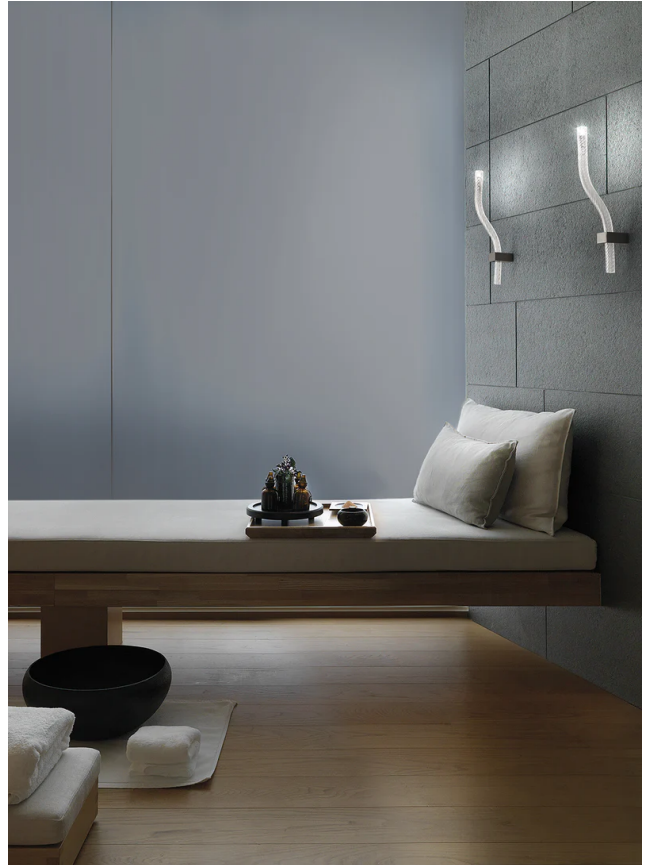

## Stardust Wall Light

by Francesco Lucchese

Evoking visions of star lit night skies, the Stardust Wall Light features a single arm made of mouth blown and handcrafted crystal glass. The metal frame hide an original fastening system and cabling system, for a clean and elegant look.