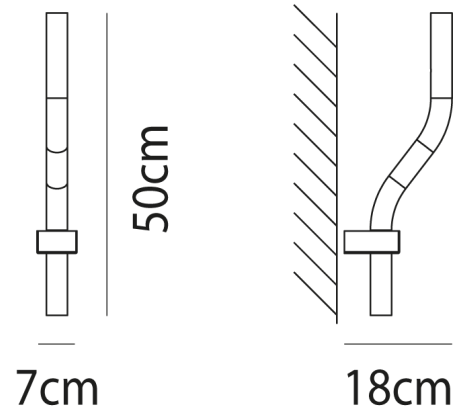

### Product Dimensions

**Weight** 1kg

**Materials** Blown Glass

**Source** 1 x G9 60W (Max)

**IP Rating** IP20

**Dimming** Dependent on globe