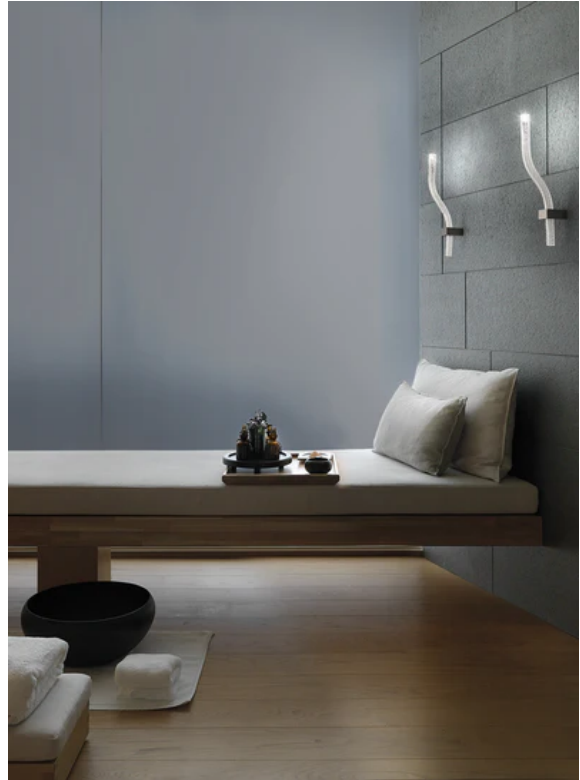

VI A/STARDUST/1

Stardust Wall Light

by Francesco Lucchese

Evoking visions of star lit night skies, the Stardust Wall Light features a single arm made of mouth blown and handcrafted crystal glass. The metal frame hide an original fastening system and cabling system, for a clean and elegant look.

Designer Francesco Lucchese

Supplier Vistosi

Country Italy

SKU VI A/STARDUST/1

Finish Crystal

Product Dimensions

Weight 1kg

Materials Blown Glass