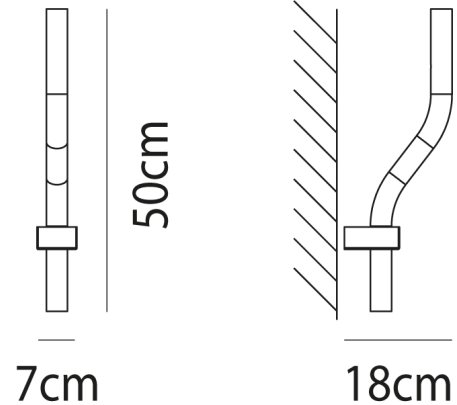

Designer Francesco Lucchese

Supplier Vistosi

Country Italy

SKU VI A/STARDUST/1

Finish Crystal

Product Dimensions

Weight 1kg

Materials Blown Glass