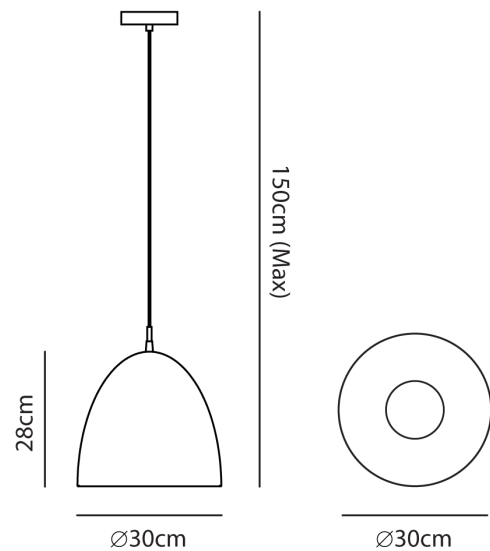

SE S/HELIOS/GL/BK

Helios Pendant

by

The Helios is a dome shaped pendant with a ribbed metalized inner shade. Helios creates a diffused light with a chrome plate in front of the the lamp source. Suitable for kitchen island benches and above dining tables in residential or commercial settings. Available with a matt black, gloss black or gloss white finish.

| | |
|-----------------|-------------------|
| Supplier | Seed Design |
| Country | Taiwan |
| SKU | SE S/HELIOS/GL/BK |
| Finish | Black Gloss |

Product Dimensions

| | | | | | |
|------------------|----------------|---------------|--------------|----------------|--------------------|
| Materials | Aluminium | Source | 1 x E27 100W | Dimming | Dependent on globe |
| Notes | 150cm max drop | | | | |