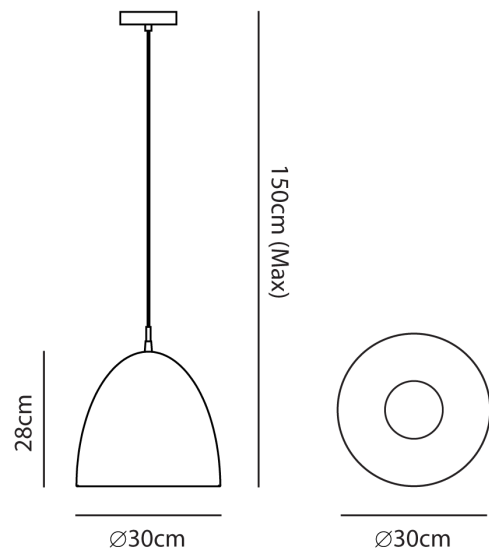

SE S/HELIOS/W

Helios Pendant

by

The Helios is a dome shaped pendant with a ribbed metalized inner shade. Helios creates a diffused light with a chrome plate in front of the the lamp source. Suitable for kitchen island benches and above dining tables in residential or commercial settings. Available with a matt black, gloss black or gloss white finish.

Supplier	Seed Design
Country	Taiwan
SKU	SE S/HELIOS/W
Finish	Shiny White

Product Dimensions

Materials	Aluminium	Source	1 x E27 100W	Dimming	Dependent on globe
Notes	150cm max drop				