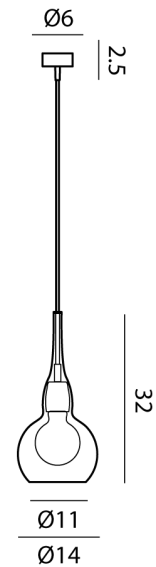

CT S/300G/TR/WH

<b>Supplier</b>	Cangini & Tucci
<b>Country</b>	Italy
<b>SKU</b>	CT S/300G/TR/WH
<b>Finish</b>	Crystal

### Product Dimensions

<b>Weight</b>	0.6kg	<b>Materials</b>	Blown Glass	<b>Source</b>	1 x E27 70W (Max)
<b>Dimming</b>	Dependent on globe				