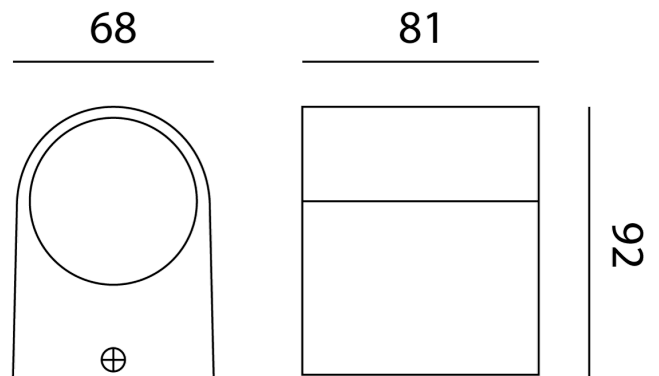

LT A/EPSILON/GRA

Epsilon Exterior Wall Light

by

Epsilon is an IP55 exterior grade fitting for wall or step light applications. Can be installed in up or down position for indirect and accent lighting in outdoor areas.

Supplier	Studio Italia
Country	China
SKU	LT A/EPSILON/GRA
Finish	Graphite

Product Dimensions

Materials	Aluminium	Source	3W LED	Colour Temp	3000K
Output	110lm	CRI	80	Emission	80 degree beam
IP Rating	IP55	Dimming	No		