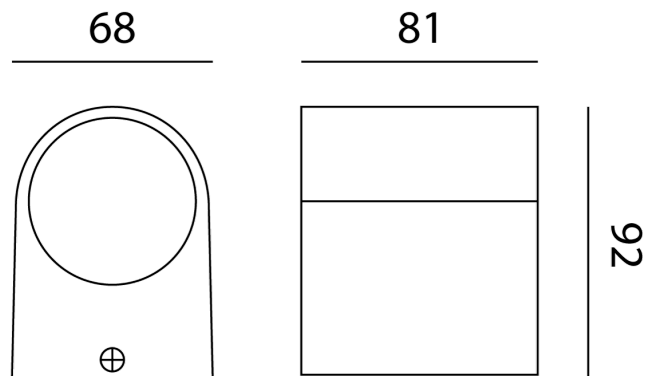

## Epsilon Exterior Wall Light

by

Epsilon is an IP55 exterior grade fitting for wall or step light applications. Can be installed in up or down position for indirect and accent lighting in outdoor areas.

<b>Supplier</b>	Studio Italia
<b>Country</b>	China
<b>SKU</b>	LT A/EPSILON/GRA
<b>Finish</b>	Graphite

Product Dimensions

<b>Materials</b>	Aluminium	<b>Source</b>	3W LED	<b>Colour Temp</b>	3000K
<b>Output</b>	110lm	<b>CRI</b>	80	<b>Emission</b>	80 degree beam
<b>IP Rating</b>	IP55	<b>Dimming</b>	No		