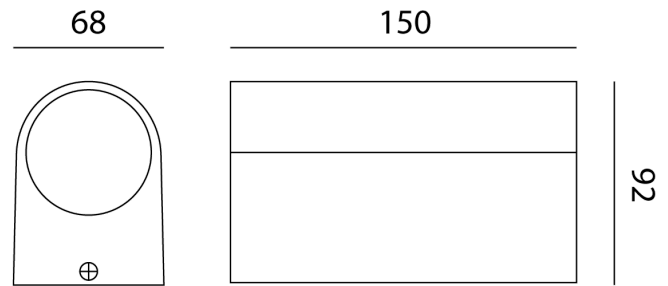

# Zeta Outdoor Wall Light

by Studio Italia

The Zeta Up & Down exterior grade wall light provides twin illumination via 2 x 3W in-built LEDs. Simple contemporary design for application in outdoor areas. Available in graphite finish.

<b>Supplier</b>	Studio Italia
<b>Country</b>	China
<b>SKU</b>	LT A/ZETA/GRA
<b>Finish</b>	Graphite

**Product Dimensions**

<b>Materials</b>	Aluminium
<b>Output</b>	220lm
<b>Dimming</b>	No

<b>Source</b>	2 x 3W LED
<b>CRI</b>	80

<b>Colour Temp</b>	3000K
<b>IP Rating</b>	IP54