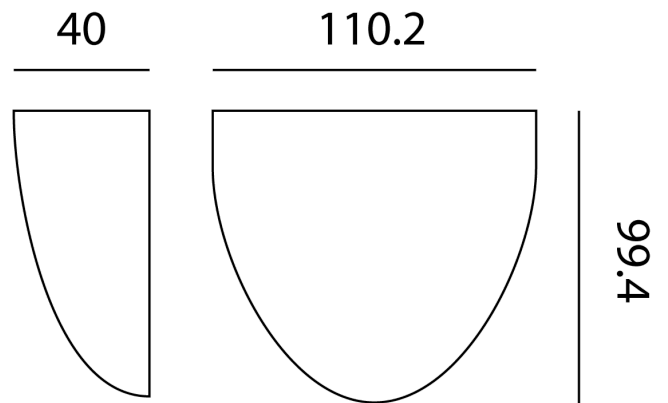

LT A/DELTA/GRA

Delta Exterior Wall Light

by

Delta is an IP54 exterior grade fitting for wall or step light applications. Can be installed in up or down position for indirect and accent lighting in outdoor areas.

Supplier Studio Italia

Country China

SKU LT A/DELTA/GRA

Finish Graphite

Product Dimensions

Materials Aluminium

Source 3W LED

Colour Temp 3000K