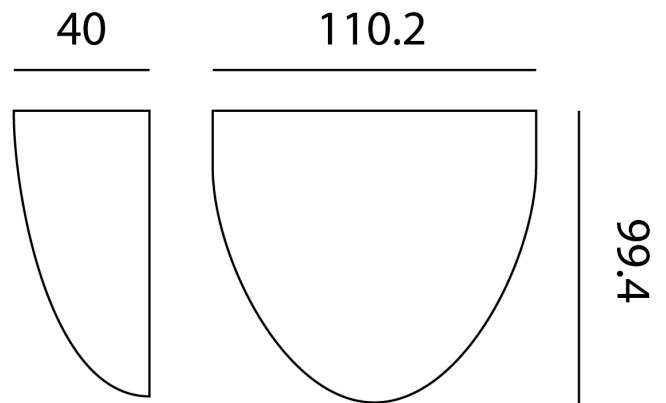

## Delta Exterior Wall Light

by

Delta is an IP54 exterior grade fitting for wall or step light applications. Can be installed in up or down position for indirect and accent lighting in outdoor areas.

<b>Supplier</b>	Studio Italia
<b>Country</b>	China
<b>SKU</b>	LT A/DELTA/GRA
<b>Finish</b>	Graphite

Product Dimensions

<b>Materials</b>	Aluminium	<b>Source</b>	3W LED	<b>Colour Temp</b>	3000K
<b>Output</b>	120lm	<b>CRI</b>	80	<b>Emission</b>	80 degree beam
<b>IP Rating</b>	IP54	<b>Dimming</b>	No		