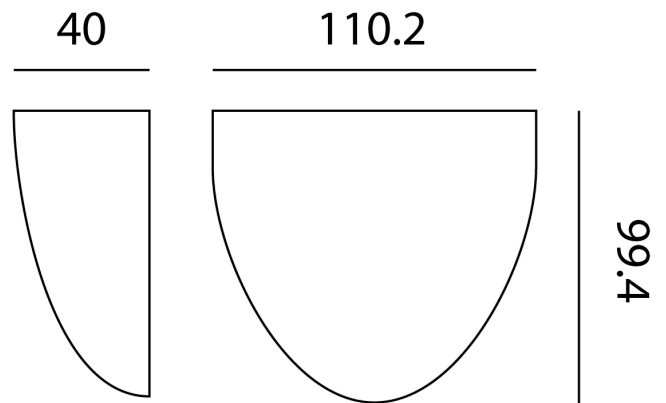

LT A/DELTA/GRA

Delta Exterior Wall Light

by

Delta is an IP54 exterior grade fitting for wall or step light applications. Can be installed in up or down position for indirect and accent lighting in outdoor areas.

Supplier	Studio Italia
Country	China
SKU	LT A/DELTA/GRA
Finish	Graphite

Product Dimensions

Materials	Aluminium	Source	3W LED	Colour Temp	3000K
Output	120lm	CRI	80	Emission	80 degree beam
IP Rating	IP54	Dimming	No		