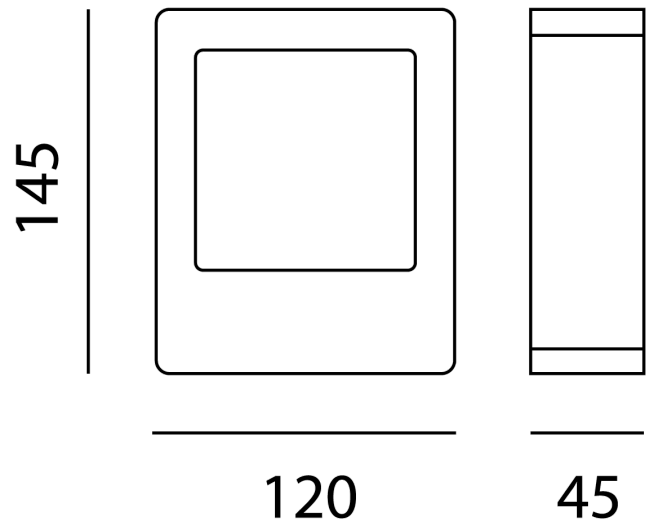

## Beta Exterior Wall Light

by

Beta exterior wall light made from die-cast aluminium in graphite finish. Built in 6W LED provides indirect illumination for accent lighting applications in outdoor areas.

<b>Supplier</b>	Studio Italia
<b>Country</b>	China
<b>SKU</b>	LT A/BETA/GRA
<b>Finish</b>	Graphite

Product Dimensions

<b>Materials</b>	Aluminium
<b>Output</b>	290lm
<b>IP Rating</b>	IP54

<b>Source</b>	6W LED
<b>CRI</b>	80
<b>Dimming</b>	No