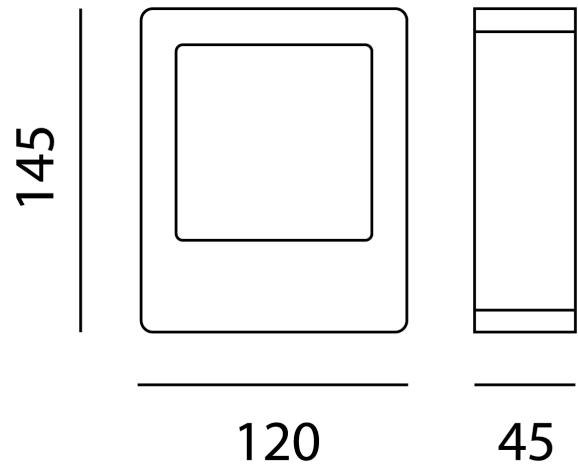

Beta Exterior Wall Light

by Studio Italia

Beta exterior wall light made from die-cast aluminium in graphite finish. Built in 6W LED provides indirect illumination for accent lighting applications in outdoor areas.

Supplier	Studio Italia
Country	China
SKU	LT A/BETA/GRA
Finish	Graphite

Product Dimensions

Materials	Aluminium
Output	290lm
IP Rating	IP54

Source	6W LED
CRI	80
Dimming	No

Colour Temp	3000K
Emission	Indirect