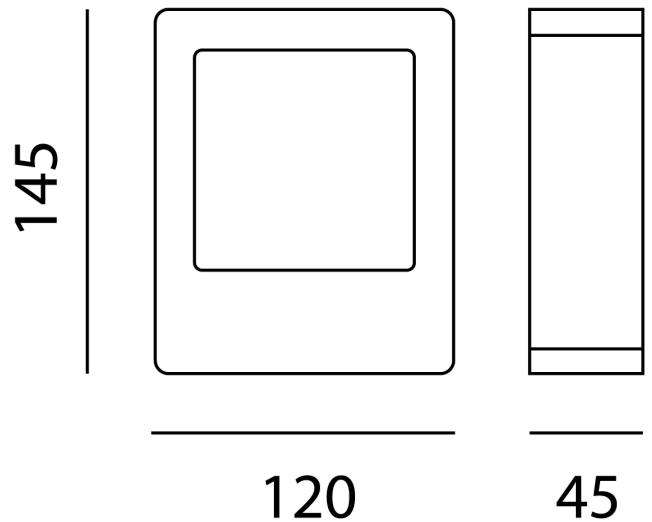

LT A/BETA/GRA

Beta Exterior Wall Light

by

Beta exterior wall light made from die-cast aluminium in graphite finish. Built in 6W LED provides indirect illumination for accent lighting applications in outdoor areas.

Supplier Studio Italia

Country China

SKU LT A/BETA/GRA

Finish Graphite

Product Dimensions

Materials Aluminium

Source 6W LED

Colour Temp 3000K