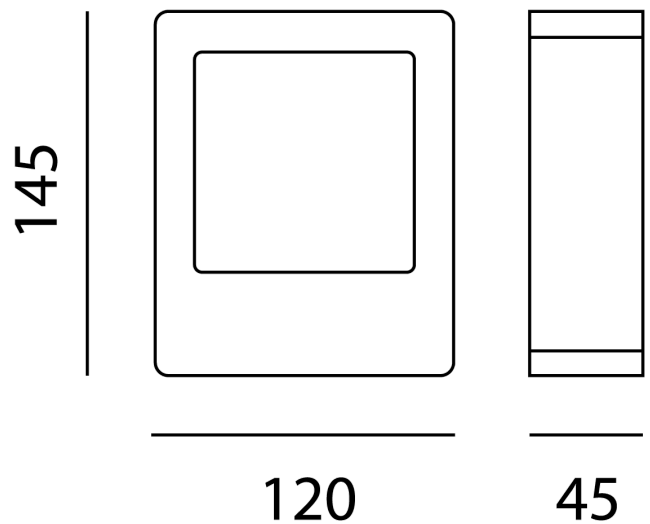

## Beta Exterior Wall Light

by

Beta exterior wall light made from die-cast aluminium in graphite finish. Built in 6W LED provides indirect illumination for accent lighting applications in outdoor areas.

**Supplier** Studio Italia

**Country** China

**SKU** LT A/BETA/GRA

**Finish** Graphite

Product Dimensions

**Materials** Aluminium

**Output** 290lm

**IP Rating** IP54

**Source** 6W LED

**CRI** 80

**Dimming** No

**Colour Temp** 3000K

**Emission** Indirect