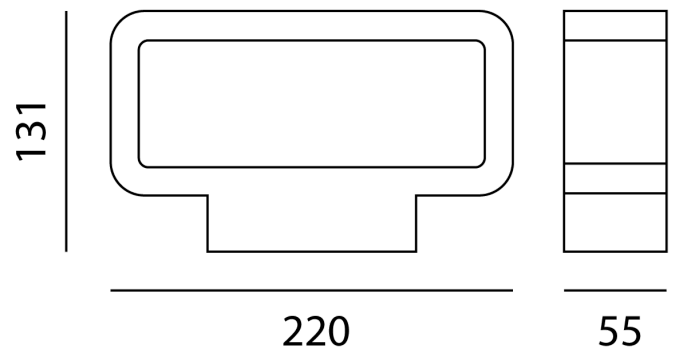

LT A/ALPHA/GRA

Alpha Outdoor Wall Light

by

Alpha exterior wall light with indirect illumination and weather resistant anthracite finish. Simple contemporary design for outdoor applications. Equipped with in-built 6W LED with non-dimmable driver.

Supplier	Studio Italia
Country	China
SKU	LT A/ALPHA/GRA
Finish	Graphite

Product Dimensions

Materials	Aluminium
Output	290lm
IP Rating	IP54

Source	6W LED
CRI	80
Dimming	No

Colour Temp	3000K
Emission	Indirect