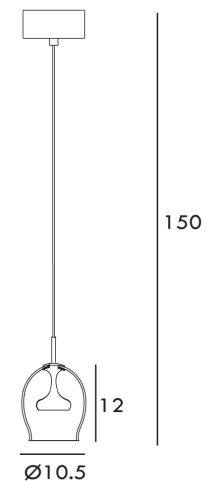

## Moai Pendant

by Chao-Cheng Chen

Moai provides atmospheric illumination. Light travels through a spherical diffuser and refracts off a mouth-blown glass shade to create a unique egg-shaped reflection. Casting a silhouette reminiscent of the stone statues of Easter Island, Moai acts as an art feature whether on or off. Moai features a built-in dimmable LED source and is available in small and large sizes.

<b>Designer</b>	Chao-Cheng Chen
<b>Supplier</b>	Seed Design
<b>Country</b>	Taiwan
<b>SKU</b>	SE S/MOAI/S/BR/TR
<b>Size</b>	Small

### Product Dimensions

<b>Materials</b>	Glass	<b>Source</b>	6.5W LED	<b>Colour Temp</b>	3000K
<b>Output</b>	553lm	<b>CRI</b>	90	<b>Dimming</b>	Yes
<b>Notes</b>	Built in dimmable driver				