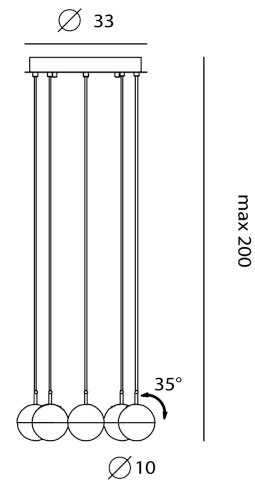

Dora 8 Light Chandelier

by Ting Ting Chang

The Dora collection from SEED Design draws inspiration from the designer Ting Ting Chang's childhood. Utilizing the latest LED technology in a playful modern design, the Dora 8 Light chandelier is perfect for a variety of feature lighting applications. Each of the 8 pendant lights feature an embedded LED source and 35 degree adjustable shade. The drop height of each pendant is customization allowing for a wide variety of configurations. Available in three finish options.

Designer	Ting Ting Chang
Supplier	Seed Design
Country	Taiwan
SKU	SE S/DORA/P8/BRA
Finish	Brass

Product Dimensions

Materials	Glass	Source	8 x 7W LED	Colour Temp	3000K
Output	4800lm (total)	CRI	90	Dimming	No