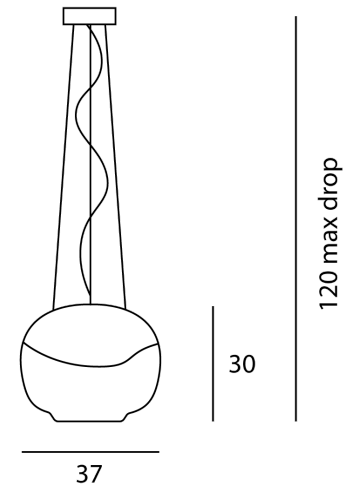

Mirage Pendant Light

by Giovanni Barbato

With Mirage, Giovanni Barbato gives glass the visual preponderance it deserves by removing everything that does not belong. This lighting system is all about simplicity and elegance with the soft lines of its curvilinear design. Mouth blown glass directs and spreads the LED light source in any environment, emphasizing its brightness.

Designer	Giovanni Barbato
Supplier	Vistosi
Country	Italy
SKU	VI S/MIRAGE/SM
Finish	Smoke

Product Dimensions

Weight	5.5kg
Colour Temp	3000K
Dimming	PHASE

Materials	Blown Glass
Output	1300lm

Source	17.5W LED
IP Rating	IP20