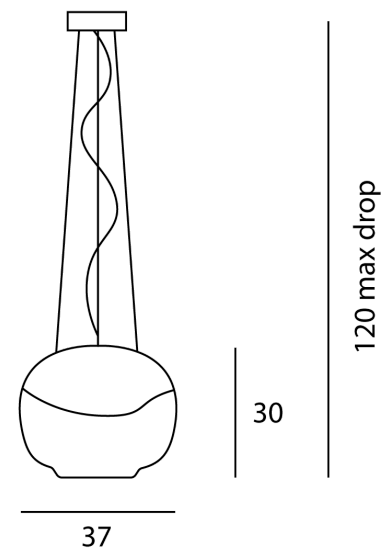

## Mirage Pendant Light

by Giovanni Barbato

With Mirage, Giovanni Barbato gives glass the visual preponderance it deserves by removing everything that does not belong. This lighting system is all about simplicity and elegance with the soft lines of its curvilinear design. Mouth blown glass directs and spreads the LED light source in any environment, emphasizing its brightness.

### Product Dimensions

<b>Weight</b>	5.5kg
<b>Colour Temp</b>	3000K
<b>Dimming</b>	PHASE

<b>Materials</b>	Blown Glass
<b>Output</b>	1300lm

<b>Source</b>	17.5W LED
<b>IP Rating</b>	IP20