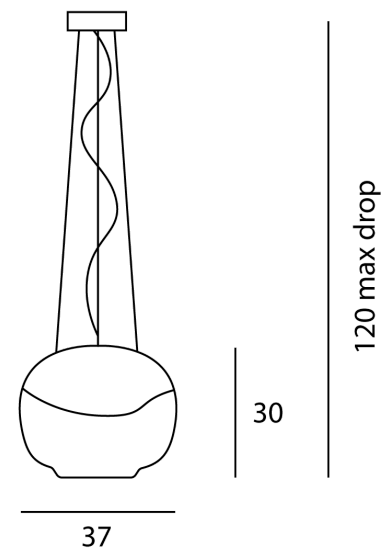

VI S/MIRAGE/SM

Mirage Pendant Light

by Giovanni Barbato

With Mirage, Giovanni Barbato gives glass the visual preponderance it deserves by removing everything that does not belong. This lighting system is all about simplicity and elegance with the soft lines of its curvilinear design. Mouth blown glass directs and spreads the LED light source in any environment, emphasizing its brightness.

Designer	Giovanni Barbato
Supplier	Vistosi
Country	Italy
SKU	VI S/MIRAGE/SM
Finish	Smoke

Product Dimensions

Weight	5.5kg
Colour Temp	3000K
Dimming	PHASE

Materials	Blown Glass
Output	1300lm

Source	17.5W LED
IP Rating	IP20