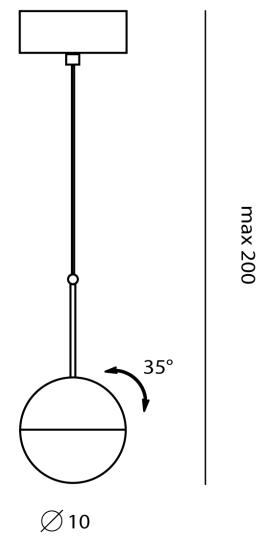

## Dora Single Pendant

by Ting Ting Chang

The Dora collection from SEED Design draws inspiration from the designer Ting Ting Chang's childhood. Utilising the latest LED technology within an elegant form, the Dora single pendant light combines a metal and glass for a playful modern design. Embedded LED source produces a gentle illumination which can be directed via a 35 degree adjustable shade. The petite size of the single pendant is ideal for cluster formations. Available in three finish options.

### Product Dimensions

<b>Materials</b>	Glass	<b>Source</b>	7W LED	<b>Colour Temp</b>	3000K
<b>Output</b>	550lm	<b>CRI</b>	90	<b>Dimming</b>	No
<b>Notes</b>	35 degree adjustability				