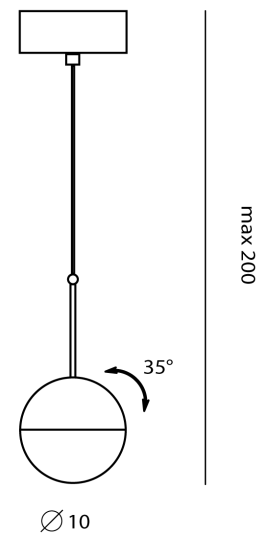

SE S/DORA/P/BRA

Dora Single Pendant

by Ting Ting Chang

The Dora collection from SEED Design draws inspiration from the designer Ting Ting Chang's childhood. Utilising the latest LED technology within an elegant form, the Dora single pendant light combines a metal and glass for a playful modern design. Embedded LED source produces a gentle illumination which can be directed via a 35 degree adjustable shade. The petite size of the single pendant is ideal for cluster formations. Available in three finish options.

Designer	Ting Ting Chang
Supplier	Seed Design
Country	Taiwan
SKU	SE S/DORA/P/BRA
Finish	Brass

Product Dimensions

Materials	Glass	Source	7W LED	Colour Temp	3000K
Output	550lm	CRI	90	Dimming	No
Notes	35 degree adjustability				