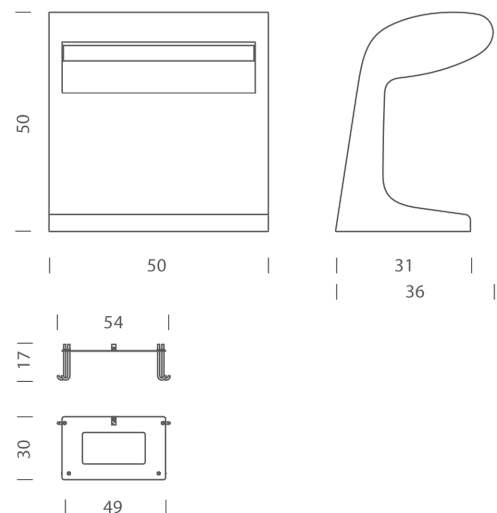

NE LT/BORNE/OUT/LRG

Borne Beton Outdoor Grande Lamp

by Le Corbusier

Classic concrete floor/table lamp designed by Le Corbusier. Originally conceived for the Unite d'habitation de Marseille and for Bhakra Dam, Sukhna Dam in India in 1952. Equipped with LED light source which produces a warm indirect light. The fitting is IP44 with IP65 cable for outdoor lighting applications. Handcrafted in Italy. Outdoor version includes vandal proof fixing plate (zinc steel).

Designer	Le Corbusier
Supplier	Nemo
Country	Italy
SKU	NE LT/BORNE/OUT/LRG
Size	Large

Product Dimensions

Weight	53kg	Materials	Concrete	Source	38.4W LED
Colour Temp	3000K	Output	1920lm	CRI	80
Emission	direct	IP Rating	IP44	Dimming	No
Notes	Handcrafted (Subtle variations between pieces to be expected)				