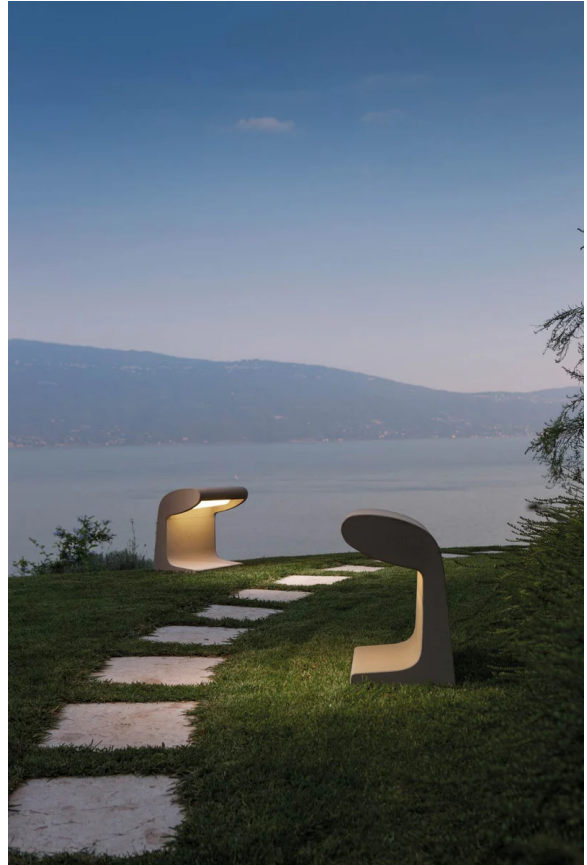

NE LT/BORNE/OUT/LRG

Borne Beton Outdoor Grande Lamp

by Le Corbusier

Classic concrete floor/table lamp designed by Le Corbusier. Originally conceived for the Unite d'habitation de Marseille and for Bhakra Dam, Sukhna Dam in India in 1952. Equipped with LED light source which produces a warm indirect light. The fitting is IP44 with IP65 cable for outdoor lighting applications. Handcrafted in Italy. Outdoor version includes vandal proof fixing plate (zinc steel).

Designer	Le Corbusier
Supplier	Nemo
Country	Italy
SKU	NE LT/BORNE/OUT/LRG
Size	Large

Product Dimensions

Weight	53kg	Materials	Concrete	Source	38.4W LED
Colour Temp	3000K	Output	1920lm	CRI	80
Emission	direct	IP Rating	IP44	Dimming	No
Notes	Handcrafted (Subtle variations between pieces to be expected)				