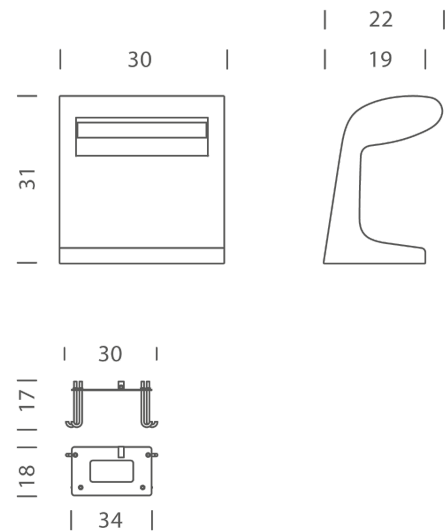

NE LT/BORNE/OUT/SM

Borne Beton Outdoor Petite Lamp

by Le Corbusier

Mini version of the classic concrete floor/table lamp designed by Le Corbusier. Originally conceived for the Unite d'habitation de Marseille and for Bhakra Dam, Sukhna Dam in India in 1952. Equipped with LED light source which produces a warm indirect light. The fitting is IP44 with IP65 cable for outdoor lighting applications. Handcrafted in Italy. Outdoor version includes vandal proof fixing plate (zinc plated steel).

Designer	Le Corbusier
Supplier	Nemo
Country	Italy
SKU	NE LT/BORNE/OUT/SM
Size	Small

Product Dimensions

Weight	13.5kg	Materials	Concrete	Source	19.2W LED
Colour Temp	3000K	Output	960lm	CRI	80
Emission	direct	IP Rating	IP44	Dimming	No
Notes	Handcrafted (Subtle variations between pieces to be expected)				