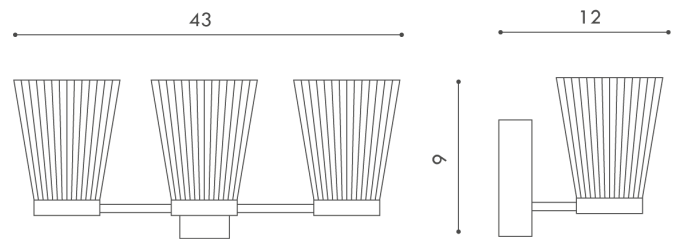

IC A/CANALETTO/3/PW/SM

Canaletto Triple Wall Light

by Marco Pagnoncelli

The Canaletto triple wall light from Icone Luce takes inspiration from the past to create a wall fitting for contemporary spaces. A smooth metal base supports three fine glass shades, recalling the elegance of art deco era light fixtures. The Canaletto is well suited to a variety of interior spaces, providing a warm ambient light. Available in painted pewter body with smoked glass diffuser, or brushed brass body with crystal glass diffuser. Manufactured in Italy to the highest quality.

Designer	Marco Pagnoncelli
Supplier	Icone
Country	Italy
SKU	IC A/CANALETTO/3/PW/SM
Finish	Pewter/Smoked

Product Dimensions

Materials	Glass	Source	3 x 4.5W LED	Colour Temp	3000K
Output	1050lm (total)	Dimming	No		