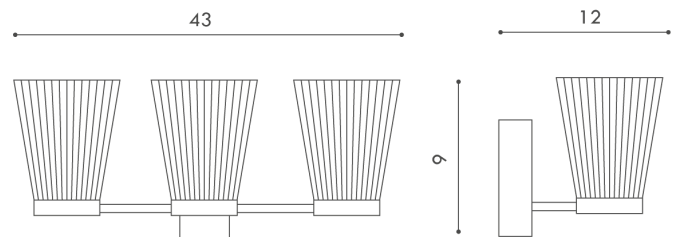

IC A/CANALETTO/3/BRZ/CR

Canaletto Triple Wall Light

by Marco Pagnoncelli

The Canaletto triple wall light from Icone Luce takes inspiration from the past to create a wall fitting for contemporary spaces. A smooth metal base supports three fine glass shades, recalling the elegance of art deco era light fixtures. The Canaletto is well suited to a variety of interior spaces, providing a warm ambient light. Available in painted pewter body with smoked glass diffuser, or brushed brass body with crystal glass diffuser. Manufactured in Italy to the highest quality.

Designer	Marco Pagnoncelli
Supplier	Icone
Country	Italy
SKU	IC A/CANALETTO/3/BRZ/CR
Finish	Bronze/Crystal

Product Dimensions

Materials	Glass	Source	3 x 4.5W LED	Colour Temp	3000K
Output	1050lm (total)	Dimming	No		