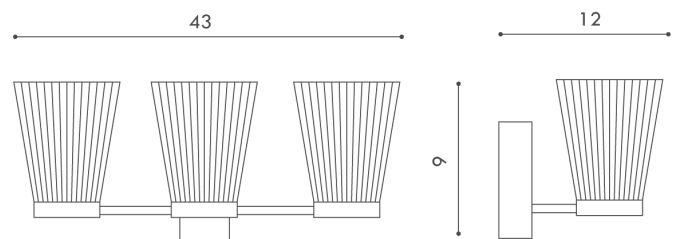

IC A/CANALETTO/3/BRZ/CR

Canaletto Triple Wall Light

by Marco Pagnoncelli

The Canaletto triple wall light from Icone Luce takes inspiration from the past to create a wall fitting for contemporary spaces. A smooth metal base supports three fine glass shades, recalling the elegance of art deco era light fixtures. The Canaletto is well suited to a variety of interior spaces, providing a warm ambient light. Available in painted pewter body with smoked glass diffuser, or brushed brass body with crystal glass diffuser. Manufactured in Italy to the highest quality.

Designer	Marco Pagnoncelli
Supplier	Icone
Country	Italy
SKU	IC A/CANALETTO/3/BRZ/CR
Finish	Bronze/Crystal

Product Dimensions

Materials	Glass	Source	3 x 4.5W LED	Colour Temp	3000K
Output	1050lm (total)	Dimming	No		