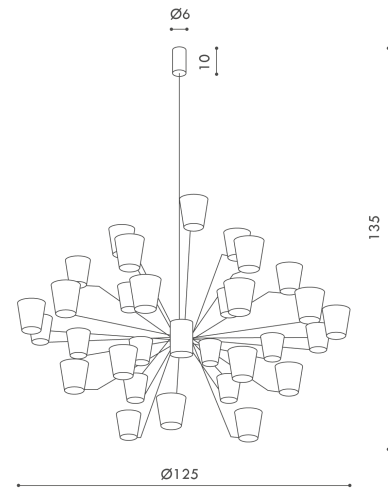

Canaletto 30 Light Chandelier

by Marco Pagnoncelli

The Canaletto 30 Light Chandelier from Icone Luce takes inspiration from the past to create a chandelier for modern spaces. A smooth metal frame supports 30 fine glass shades, recalling the aesthetics of art deco era light fixtures. Each shade arm is adjustable, allowing for custom formations. The Canaletto is well suited for feature lighting applications, providing a space with an elegant focal point. Available in painted pewter body with smoked glass diffusers, or brushed brass body with crystal glass diffusers. Manufactured in Italy to the highest quality.

Designer	Marco Pagnoncelli
Supplier	Icone
Country	Italy
SKU	IC S/CANALETTO/30S/PW/SM
Finish	Pewter/Smoked

Product Dimensions

Materials	Glass	Source	30 x 4.5W LED (135W total)	Colour Temp	3000K
Output	10500lm (total)	Dimming	No		