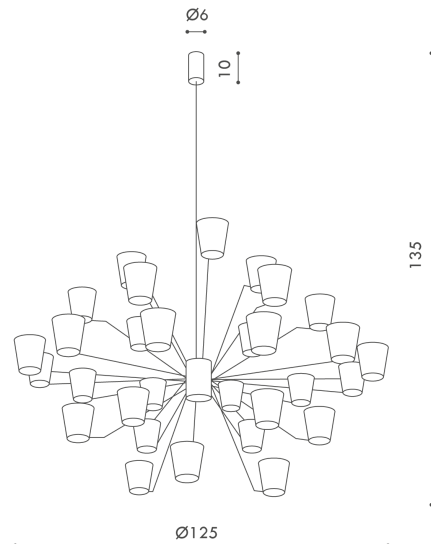

IC S/CANALETTO/30S/PW/SM

## Canaletto 30 Light Chandelier

by Marco Pagnoncelli

The Canaletto 30 Light Chandelier from Icone Luce takes inspiration from the past to create a chandelier for modern spaces. A smooth metal frame supports 30 fine glass shades, recalling the aesthetics of art deco era light fixtures. Each shade arm is adjustable, allowing for custom formations. The Canaletto is well suited for feature lighting applications, providing a space with an elegant focal point. Available in painted pewter body with smoked glass diffusers, or brushed brass body with crystal glass diffusers. Manufactured in Italy to the highest quality.

<b>Designer</b>	Marco Pagnoncelli
<b>Supplier</b>	Icone
<b>Country</b>	Italy
<b>SKU</b>	IC S/CANALETTO/30S/PW/SM
<b>Finish</b>	Pewter/Smoked

### Product Dimensions

<b>Materials</b>	Glass	<b>Source</b>	30 x 4.5W LED (135W total)	<b>Colour Temp</b>	3000K
<b>Output</b>	10500lm (total)	<b>Dimming</b>	No		