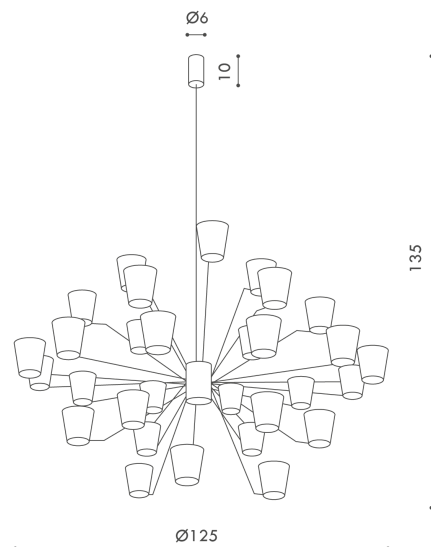

IC S/CANALETTO/30S/PW/SM

Canaletto 30 Light Chandelier

by Marco Pagnoncelli

The Canaletto 30 Light Chandelier from Icone Luce takes inspiration from the past to create a chandelier for modern spaces. A smooth metal frame supports 30 fine glass shades, recalling the aesthetics of art deco era light fixtures. Each shade arm is adjustable, allowing for custom formations. The Canaletto is well suited for feature lighting applications, providing a space with an elegant focal point. Available in painted pewter body with smoked glass diffusers, or brushed brass body with crystal glass diffusers. Manufactured in Italy to the highest quality.

Designer	Marco Pagnoncelli
Supplier	Icone
Country	Italy
SKU	IC S/CANALETTO/30S/PW/SM
Finish	Pewter/Smoked

Product Dimensions

Materials	Glass	Source	30 x 4.5W LED (135W total)	Colour Temp	3000K
Output	10500lm (total)	Dimming	No		