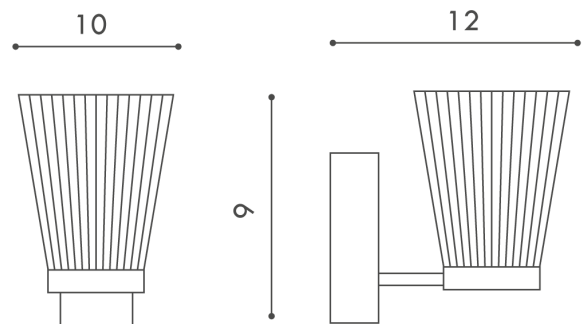

## Canaletto Wall Light

by Marco Pagnoncelli

The Canaletto wall light from Icone Luce takes inspiration from the past to create a wall fitting for contemporary spaces. A smooth metal base supports the fine glass shade, recalling the elegance of art deco era light fixtures. The Canaletto is for creating lighting accents in a room or hallway, providing a soft ambient light. Available in painted pewter body with smoked glass diffuser, or brushed brass body with crystal glass diffuser. Made in Italy to the highest quality.

### Product Dimensions

<b>Materials</b>	Glass	<b>Source</b>	4.5W LED	<b>Colour Temp</b>	3000K
<b>Output</b>	350lm	<b>Dimming</b>	No		