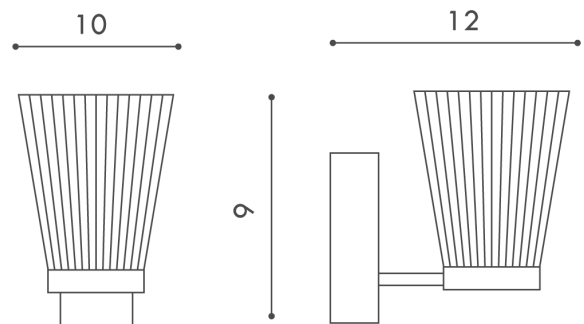

IC A/CANALETTO/BRZ/CR

Canaletto Wall Light

by Marco Pagnoncelli

The Canaletto wall light from Icone Luce takes inspiration from the past to create a wall fitting for contemporary spaces. A smooth metal base supports the fine glass shade, recalling the elegance of art deco era light fixtures. The Canaletto is for creating lighting accents in a room or hallway, providing a soft ambient light. Available in painted pewter body with smoked glass diffuser, or brushed brass body with crystal glass diffuser. Made in Italy to the highest quality.

Designer	Marco Pagnoncelli
Supplier	Icone
Country	Italy
SKU	IC A/CANALETTO/BRZ/CR
Finish	Bronze/Crystal

Product Dimensions

Materials	Glass	Source	4.5W LED	Colour Temp	3000K
Output	350lm	Dimming	No		